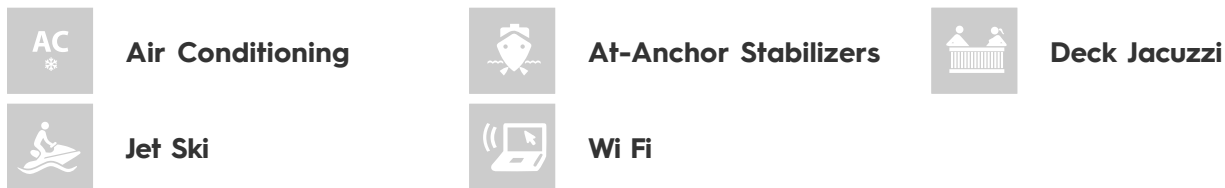

WHISPERING ANGEL YACHT CHARTER

Superyacht WHISPERING ANGEL was built in 2008 by ISA. She is a 36.45m / 120ft 120 Sport motor yacht with exterior design by Andrea Vallicelli and interior styling by Christino Gatto. WHISPERING ANGEL offers accommodation for up to 10 guests in 5 cabins with additional room for her crew of 6. She features a variety of amenities to ensure comfortable charter vacations, including Air Conditioning, WiFi connection on board and Deck Jacuzzi. She also carries an impressive collection of toys as listed below.

WHISPERING ANGEL AMENITIES & TOYS

For a full up-to-date list of leisure facilities or amenities onboard Motor Yacht Whispering Angel please contact your Yacht Charter Broker prior to booking your vacation. If there is a particular water toy that you would like, but it is not listed, then it may be possible to rent this equipment for you.

MORE TENDERS, TOYS & YACHT AMMENITIES INFO:

[CLICK HERE](#)

CHARTER WHISPERING ANGEL

If you are interested in chartering WHISPERING ANGEL please contact your yacht charter broker for more information about booking a luxury charter vacation on board this ISA superyacht .