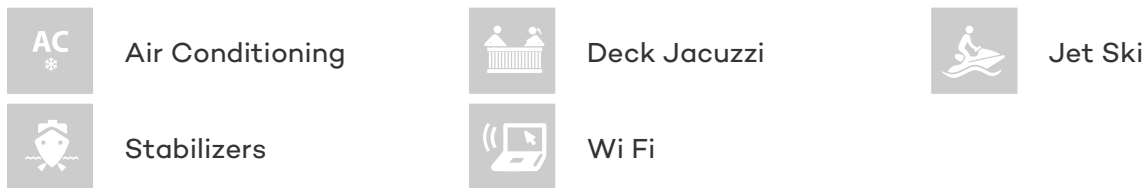

WHISPERING ANGEL YACHT CHARTER

Superyacht WHISPERING ANGEL was built in 2008 by ISA. She is a 36.5m / 120ft motor yacht with exterior design by Andrea Vallicelli and interior styling by Christino Gatto. WHISPERING ANGEL offers accommodation for up to 10 guests in 5 cabins with additional room for her crew of 6. She features a variety of amenities to ensure comfortable charter vacations, including Air Conditioning, WiFi connection on board, Deck Jacuzzi, Air Conditioning and Jacuzzi (on deck). She also carries an impressive collection of toys as listed below.

WHISPERING ANGEL AMENITIES & TOYS

For a full up-to-date list of leisure facilities or amenities onboard Motor Yacht Whispering Angel please contact your Yacht Charter Broker prior to booking your vacation. If there is a particular water toy that you would like, but it is not listed, then it may be possible to rent this equipment for you.

MORE TENDERS, TOYS & YACHT AMMENITIES INFO:

[CLICK HERE](#)

CHARTER WHISPERING ANGEL

If you are interested in chartering WHISPERING ANGEL please contact your yacht charter broker for more information about booking a luxury charter vacation on board this ISA superyacht .