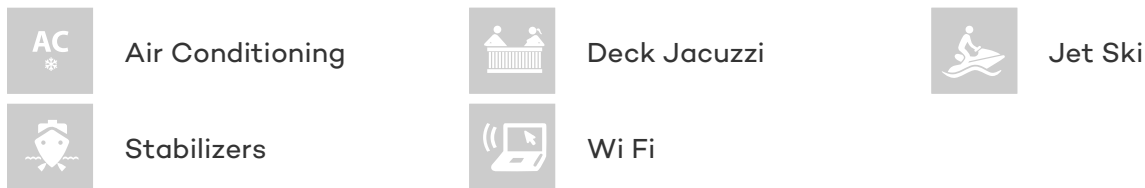

WHISPERING ANGEL

Yacht Charter Details for 'Whispering Angel', the 36.5m Superyacht built by ISA

SPECIFICATIONS

LENGTH
36.5m / 120ft

BEAM **DRAFT**
7.4m / 24ft 1.5m / 5ft

YEAR **REFIT**
2008 2012

CRUISING SPEED
26 Knots

ACCOMMODATION

GUESTS	CABINS	CREW
10	5	6

CABIN CONFIGURATION
1 Master 2 Double
2 Twin

CHARTER RATES

Details correct as of 19 Mar, 2018

FOR MORE INFORMATION:

[CLICK HERE](#) 

or SCAN QR CODE

MORE PHOTOS, VIDEO OR INTERACTIVE DECK PLANS:

[CLICK HERE](#)

WHISPERING ANGEL YACHT CHARTER

Superyacht WHISPERING ANGEL was built in 2008 by ISA. She is a 36.5m / 120ft motor yacht with exterior design by Andrea Vallicelli and interior styling by Christino Gatto. WHISPERING ANGEL offers accommodation for up to 10 guests in 5 cabins with additional room for her crew of 6. She features a variety of amenities to ensure comfortable charter vacations, including Air Conditioning, WiFi connection on board, Deck Jacuzzi, Air Conditioning and Jacuzzi (on deck). She also carries an impressive collection of toys as listed below.

WHISPERING ANGEL AMENITIES & TOYS

For a full up-to-date list of leisure facilities or amenities onboard Motor Yacht Whispering Angel please contact your Yacht Charter Broker prior to booking your vacation. If there is a particular water toy that you would like, but it is not listed, then it may be possible to rent this equipment for you.