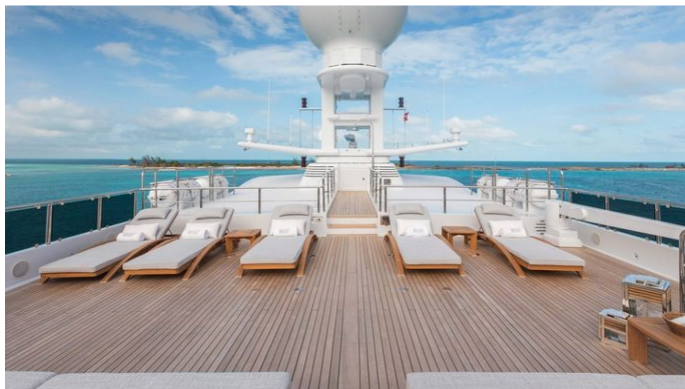

CABIN CONFIGURATION

- 1 Master
- 5 VIP
- 3 Twin
- 2 Pullman

CHARTER RATES

SUMMER

from
$420,000 / week + expenses

WINTER

from
$420,000 / week + expenses

Details correct as of 20 Mar, 2023

- or SCAN QR CODE

CLICK HERE

- FOR MORE INFORMATION:

This document is not contractual. The yacht charters and their particulars displayed in the results above are displayed in good faith and whilst believed to be correct are not guaranteed. YachtCharterFleet.com does not warrant or assume any legal liability or responsibility for the accuracy, completeness, or usefulness of any information and/or images displayed. All information is subject to change without notice and is without warranty. Your preferred charter broker should provide you with yacht specifications, brochure and rates for your chosen dates during your charter yacht selection process. Starting