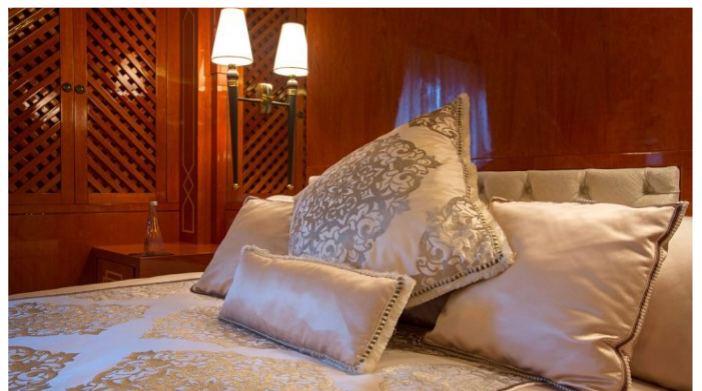

MORE PHOTOS, VIDEO OR INTERACTIVE DECK PLANS:

[CLICK HERE](#)

This document is not contractual. The yacht charters and their particulars displayed in the results above are displayed in good faith and whilst believed to be correct are not guaranteed. YachtCharterFleet.com does not warrant or assume any legal liability or responsibility for the accuracy, completeness, or usefulness of any information and/or images displayed. All information is subject to change without notice and is without warranty. Your preferred charter broker should provide you with yacht specifications, brochure and rates for your chosen dates during your charter yacht selection process. Starting prices are shown in a range of currencies for a one-week charter, unless otherwise indicated.