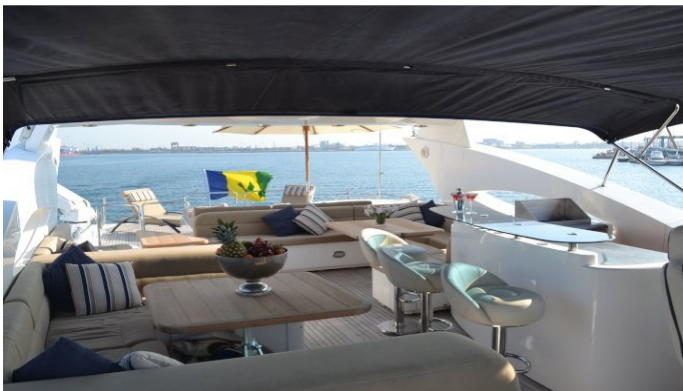

MORE PHOTOS, VIDEO OR INTERACTIVE DECK PLANS:

[CLICK HERE](#)

BEACHSEEKER YACHT CHARTER

Superyacht BEACHSEEKER was built in 2003 by Sunseeker. She is a 31.01m / 102ft sunseeker 105 motor yacht with exterior design by Don Shead Yacht Design and interior styling by Ken Freivokh. BEACHSEEKER offers accommodation for up to 8 guests in 4 cabins with additional room for her crew of 4. She features a variety of amenities to ensure comfortable charter vacations, including Air Conditioning and Deck Jacuzzi. She also carries an impressive collection of toys as listed below.

BEACHSEEKER AMENITIES & TOYS

	Air Conditioning		Canoe		Deck Jacuzzi
	Jet Ski		Karaoke		Satellite TV
	Seabob		Towable Toys		Wakeboard
	Water Ski		Wi Fi		

For a full up-to-date list of leisure facilities or amenities onboard Motor Yacht Beachseeker please contact your Yacht Charter Broker prior to booking your vacation. If there is a particular water toy that you would like, but it is not listed, then it may be possible to rent this equipment for you.