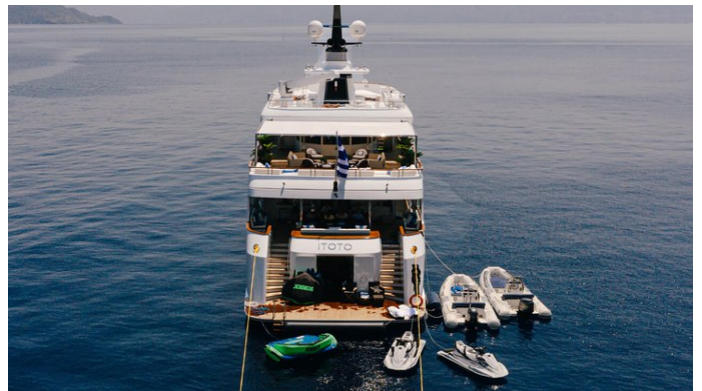

ITOTO

Yacht Charter Details for 'Itoto', the 61.01m Superyacht built by Dauphin Yachts

SPECIFICATIONS

LENGTH
61.01m / 200'2

BEAM
9.52m / 31'3

DRAFT
2.47m / 8'1

YEAR
1987

REFIT
2023

CRUISING SPEED
13 Knots

ACCOMMODATION

GUESTS	CABINS	CREW
12	8	14

CABIN CONFIGURATION

1 Master	4 Double
4 Twin	

CHARTER RATES

SUMMER
from
€200,000 / week + expenses

WINTER
from
€200,000 / week + expenses

Details correct as of 13 Jan, 2025

FOR MORE INFORMATION:

[CLICK HERE](#) 

or SCAN QR CODE

MORE PHOTOS, VIDEO OR INTERACTIVE DECK PLANS:

[CLICK HERE](#)

ITOTO YACHT CHARTER

Superyacht ITOTO was built in 1987 by Dauphin Yachts. She is a 61.01m / 200'2 motor yacht with exterior design by Dauphin Yachts . Itoto offers accommodation for up to 12 guests in 8 cabins with additional room for her crew of 14. She features a variety of amenities to ensure comfortable charter vacations, including, Swimming Pool & Air Conditioning. She also carries an impressive collection of toys as listed below.

ITOTO AMENITIES & TOYS

Gym Equipment

Stabilizers Underway

Wi-Fi

At-Anchor Stabilizers

Swimming Pool

Deck Jacuzzi

Air Conditioning