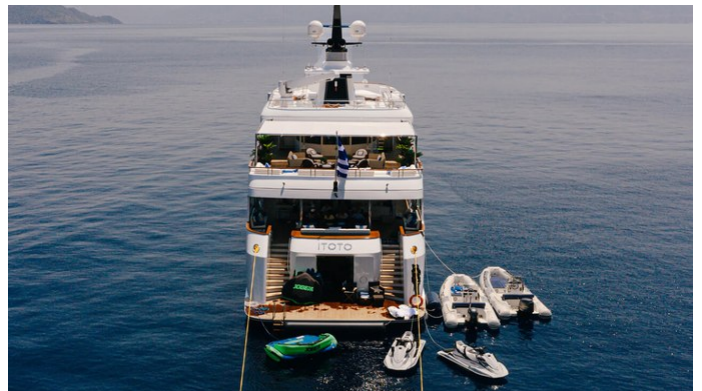

MORE PHOTOS, VIDEO OR INTERACTIVE DECK PLANS: