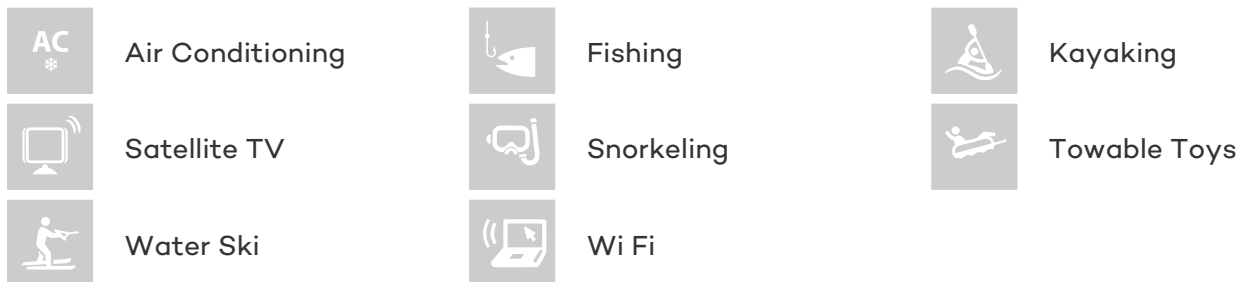

## VIRAGO YACHT CHARTER

Superyacht VIRAGO was built in 2006 by Nautor's Swan. She is a 30.48m / 100ft swan 100 s sail yacht with exterior design by German Frers and interior styling by Nautor's Swan. VIRAGO offers accommodation for up to 6 guests in 3 cabins with additional room for her crew of 4. She features a variety of amenities to ensure comfortable charter vacations, including Air Conditioning and Air Conditioning. She also carries an impressive collection of toys as listed below.

## VIRAGO AMENITIES & TOYS

For a full up-to-date list of leisure facilities or amenities onboard Sail Yacht Virago please contact your Yacht Charter Broker prior to booking your vacation. If there is a particular water toy that you would like, but it is not listed, then it may be possible to rent this equipment for you.