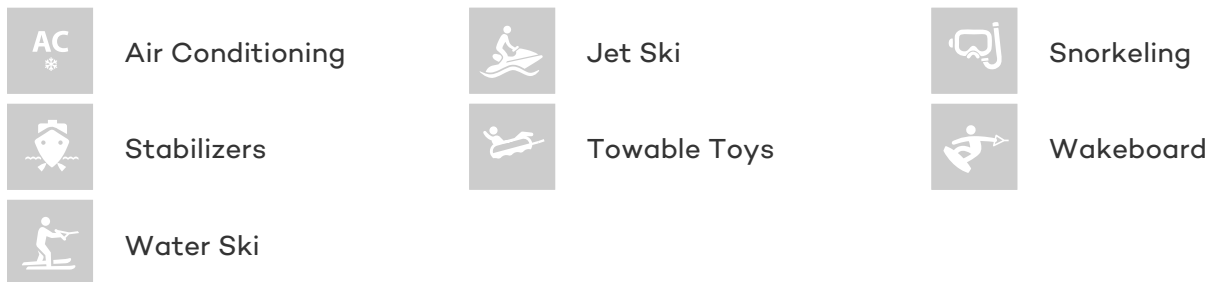

FOR MORE INFORMATION:

[CLICK HERE](#) 

or SCAN QR CODE

MORE PHOTOS, VIDEO OR INTERACTIVE DECK PLANS:

[CLICK HERE](#)

U WISH YACHT CHARTER

Superyacht U WISH was built in 2010 by Overmarine. She is a 31.4m / 103ft mangusta 105 motor yacht with exterior design by Stefano Righini and interior styling by . U WISH offers accommodation for up to 9 guests in 4 cabins with additional room for her crew of 4. She features a variety of amenities to ensure comfortable charter vacations, including Air Conditioning, Air Conditioning, Stabilizers at Anchor and At anchor Stabilizers. She also carries an impressive collection of toys as listed below.

U WISH AMENITIES & TOYS

For a full up-to-date list of leisure facilities or amenities onboard Motor Yacht U Wish please contact your Yacht Charter Broker prior to booking your vacation. If there is a particular water toy that you would like, but it is not listed, then it may be possible to rent this equipment for you.