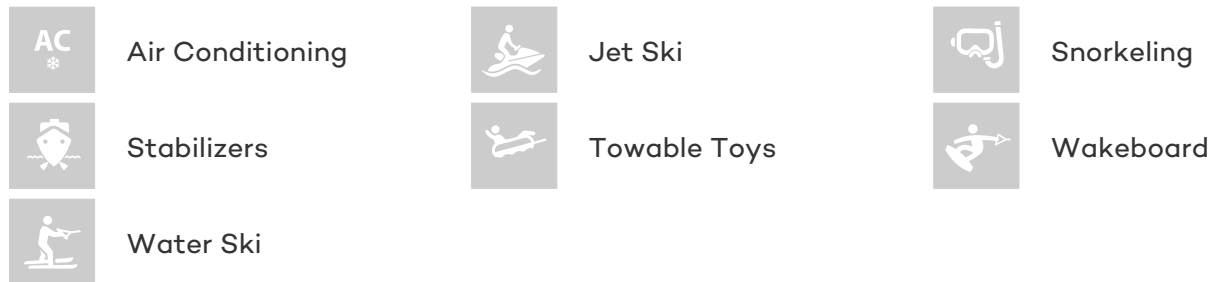

FOR MORE INFORMATION:

[CLICK HERE](#) 

or SCAN QR CODE

MORE PHOTOS, VIDEO OR INTERACTIVE DECK PLANS:

[CLICK HERE](#)

U WISH YACHT CHARTER

Superyacht U WISH was built in 2010 by Overmarine. She is a 31.4m / 103ft mangusta 105 motor yacht with exterior design by Stefano Righini and interior styling by . U WISH offers accommodation for up to 9 guests in 4 cabins with additional room for her crew of 4. She features a variety of amenities to ensure comfortable charter vacations, including Air Conditioning and Stabilizers at Anchor. She also carries an impressive collection of toys as listed below.

U WISH AMENITIES & TOYS

For a full up-to-date list of leisure facilities or amenities onboard Motor Yacht U Wish please contact your Yacht Charter Broker prior to booking your vacation. If there is a particular water toy that you would like, but it is not listed, then it may be possible to rent this equipment for you.