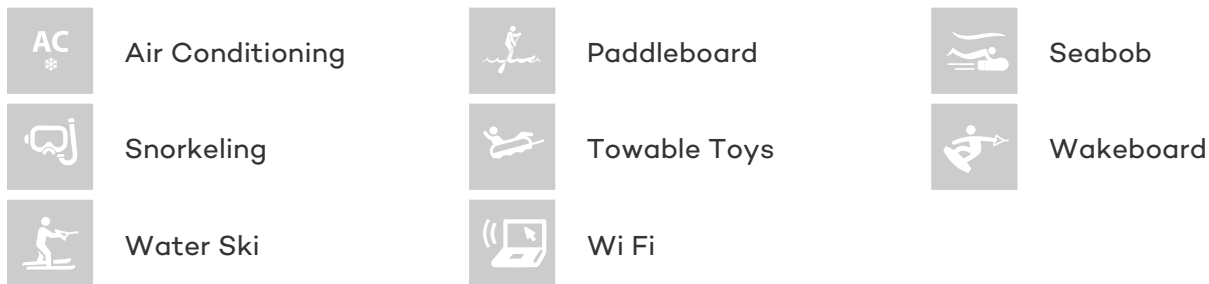

CRUISING SPEED
33 Knots

ACCOMMODATION

GUESTS	CABINS	CREW
8	4	4

CABIN CONFIGURATION

1 Master	1 Double
2 Twin	2 Pullman

CHARTER RATES

SUMMER
from
€65,000 / week + expenses

WINTER
from
€65,000 / week + expenses

Details correct as of 14 Dec, 2017

FOR MORE INFORMATION:

[CLICK HERE](#) 

or SCAN QR CODE

MORE PHOTOS, VIDEO OR INTERACTIVE DECK PLANS:

[CLICK HERE](#)

KIDI ONE YACHT CHARTER

Superyacht KIDI ONE was built in 2008 by Leopard. She is a 34.11m / 112ft leopard 34 motor yacht with exterior design by Andrea Bacigalupo and interior styling by . KIDI ONE offers accommodation for up to 8 guests in 4 cabins with additional room for her crew of 4. She features a variety of amenities to ensure comfortable charter vacations, including Air Conditioning, Air Conditioning and WiFi connection on board. She also carries an impressive collection of toys as listed below.

KIDI ONE AMENITIES & TOYS

For a full up-to-date list of leisure facilities or amenities onboard Motor Yacht Kidi One please contact your Yacht Charter Broker prior to booking your vacation. If there is a particular water toy that you would like, but it is not listed, then it may be possible to rent this equipment for you.