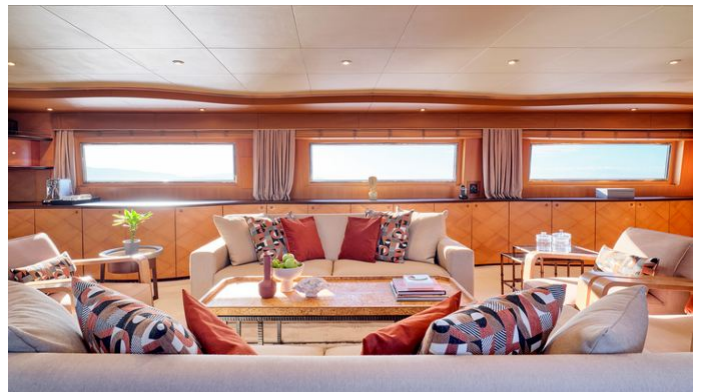

MORE PHOTOS, VIDEO OR INTERACTIVE DECK PLANS: