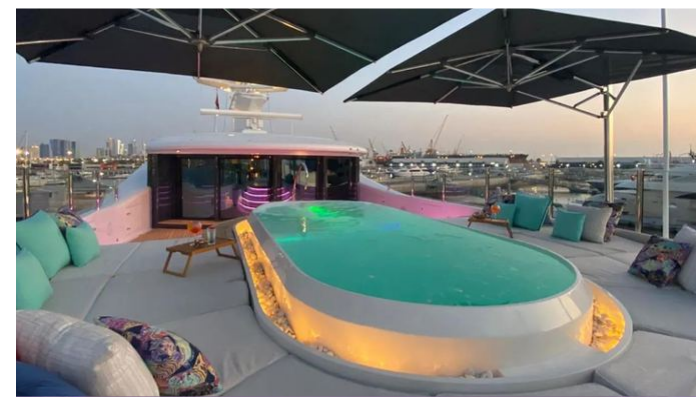

CABIN CONFIGURATION

- 1 Master
- 2 VIP
- 1 Double
- 2 Twin

CHARTER RATES

SUMMER

from
€525,000 / week + expenses

WINTER

from
€525,000 / week + expenses

Details correct as of 24 Mar, 2023

- or SCAN QR CODE

CLICK HERE

- FOR MORE INFORMATION:

This document is not contractual. The yacht charters and their particulars displayed in the results above are displayed in good faith and whilst believed to be correct are not guaranteed. YachtCharterFleet.com does not warrant or assume any legal liability or responsibility for the accuracy, completeness, or usefulness of any information and/or images displayed. All information is subject to change without notice and is without warranty. Your preferred charter broker should provide you with yacht specifications, brochure and rates for your chosen dates during your charter yacht selection process. Starting