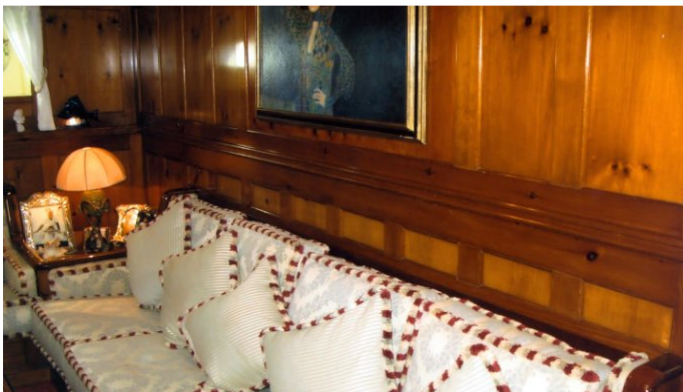

MORE PHOTOS, VIDEO OR INTERACTIVE DECK PLANS:

[CLICK HERE](#)