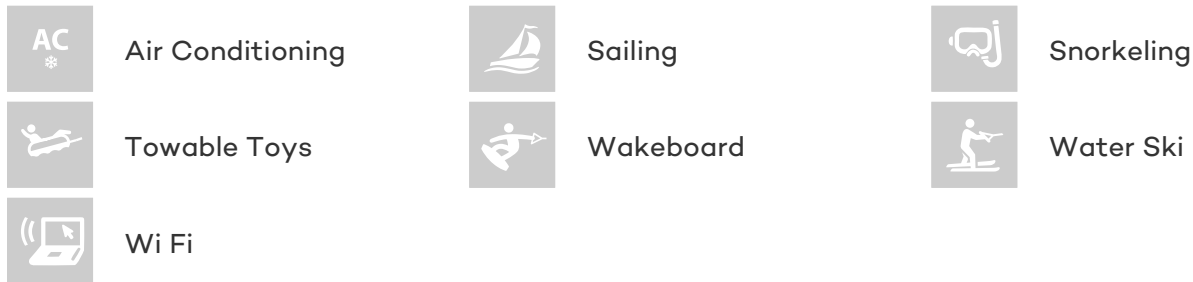

ACCOMMODATION

GUESTS CABINS CREW
6 **3** **4**

CABIN CONFIGURATION
1 Master 2 Twin

CHARTER RATES

SUMMER
from
€52,000 / week + expenses

WINTER
from
€52,000 / week + expenses

Details correct as of 27 May, 2018

FOR MORE INFORMATION:

[CLICK HERE](#) 

or SCAN QR CODE

MORE PHOTOS, VIDEO OR INTERACTIVE DECK PLANS:

NEPHELE YACHT CHARTER

Superyacht NEPHELE was built in 2002 by McMullen & Wing. She is a 34.17m / 112ft sail yacht with exterior design by German Frers and interior styling by McMullen & Wing. NEPHELE offers accommodation for up to 6 guests in 3 cabins with additional room for her crew of 4. She features a variety of amenities to ensure comfortable charter vacations, including Air Conditioning and WiFi connection on board. She also carries an impressive collection of toys as listed below.

NEPHELE AMENITIES & TOYS

For a full up-to-date list of leisure facilities or amenities onboard Sail Yacht Nephele please contact your Yacht Charter Broker prior to booking your vacation. If there is a particular water toy that you would like, but it is not listed, then it may be possible to rent this equipment for you.