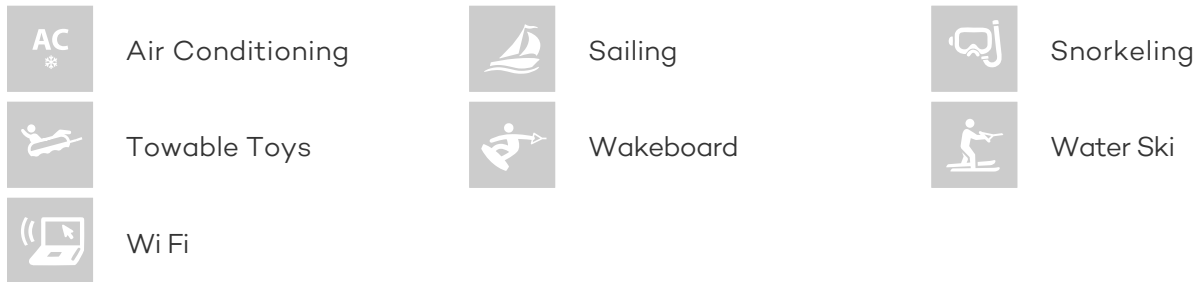

NEPHELE YACHT CHARTER

Superyacht NEPHELE was built in 2002 by McMullen & Wing. She is a 34.17m / 112ft sail yacht with exterior design by German Frers and interior styling by McMullen & Wing. NEPHELE offers accommodation for up to 6 guests in 3 cabins with additional room for her crew of 4. She features a variety of amenities to ensure comfortable charter vacations, including Air Conditioning, WiFi connection on board and Air Conditioning. She also carries an impressive collection of toys as listed below.

NEPHELE AMENITIES & TOYS

For a full up-to-date list of leisure facilities or amenities onboard Sail Yacht Nephele please contact your Yacht Charter Broker prior to booking your vacation. If there is a particular water toy that you would like, but it is not listed, then it may be possible to rent this equipment for you.

MORE TENDERS, TOYS & YACHT AMMENITIES INFO:

[CLICK HERE](#)

CHARTER NEPHELE

If you are interested in chartering NEPHELE please contact your yacht charter broker for more information about booking a luxury charter vacation on board this McMullen & Wing superyacht .