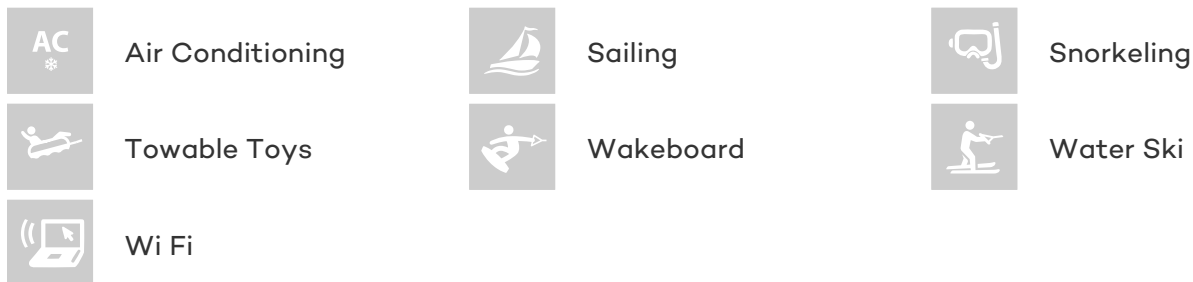

NEPHELE YACHT CHARTER

Superyacht NEPHELE was built in 2002 by McMullen & Wing. She is a 34.17m / 112ft sail yacht with exterior design by German Frers and interior styling by McMullen & Wing. NEPHELE offers accommodation for up to 6 guests in 3 cabins with additional room for her crew of 4. She features a variety of amenities to ensure comfortable charter vacations, including Air Conditioning, WiFi connection on board and Air Conditioning. She also carries an impressive collection of toys as listed below.

NEPHELE AMENITIES & TOYS

For a full up-to-date list of leisure facilities or amenities onboard Sail Yacht Nephele please contact your Yacht Charter Broker prior to booking your vacation. If there is a particular water toy that you would like, but it is not listed, then it may be possible to rent this equipment for you.

MORE TENDERS, TOYS & YACHT AMMENITIES INFO:

[CLICK HERE](#)

CHARTER NEPHELE

If you are interested in chartering NEPHELE please contact your yacht charter broker for more information about booking a luxury charter vacation on board this McMullen & Wing superyacht .