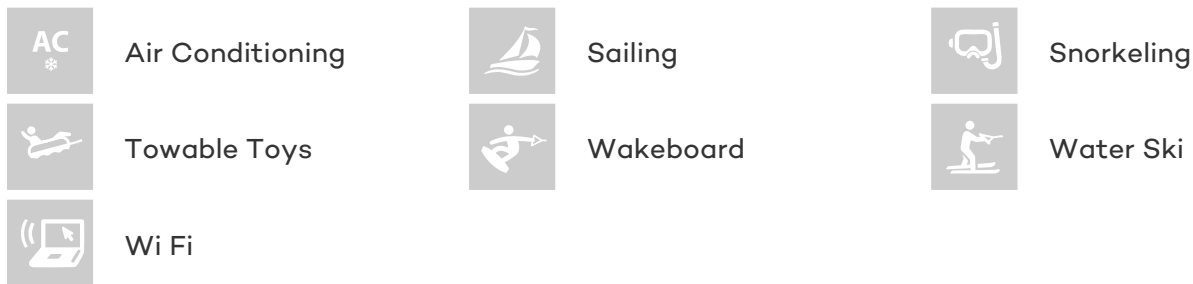

## NEPHELE YACHT CHARTER

Superyacht NEPHELE was built in 2002 by McMullen & Wing. She is a 34.17m / 112ft sail yacht with exterior design by German Frers and interior styling by McMullen & Wing. NEPHELE offers accommodation for up to 6 guests in 3 cabins with additional room for her crew of 4. She features a variety of amenities to ensure comfortable charter vacations, including Air Conditioning, WiFi connection on board and Air Conditioning. She also carries an impressive collection of toys as listed below.

## NEPHELE AMENITIES & TOYS

For a full up-to-date list of leisure facilities or amenities onboard Sail Yacht Nephele please contact your Yacht Charter Broker prior to booking your vacation. If there is a particular water toy that you would like, but it is not listed, then it may be possible to rent this equipment for you.