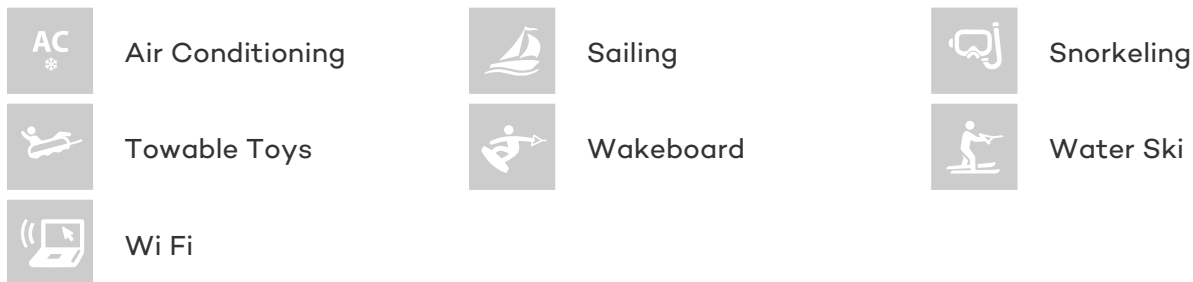

ACCOMMODATION

GUESTS CABINS CREW
6 **3** **4**

CABIN CONFIGURATION
1 Master 2 Twin

CHARTER RATES

SUMMER
from
€52,000 / week + expenses

WINTER
from
€52,000 / week + expenses

Details correct as of 26 Sep, 2017

FOR MORE INFORMATION:

[CLICK HERE](#) 

or SCAN QR CODE

MORE PHOTOS, VIDEO OR INTERACTIVE DECK PLANS:

[CLICK HERE](#)

NEPHELE YACHT CHARTER

Superyacht NEPHELE was built in 2002 by McMullen & Wing. She is a 34.17m / 112ft sail yacht with exterior design by German Frers and interior styling by McMullen & Wing. NEPHELE offers accommodation for up to 6 guests in 3 cabins with additional room for her crew of 4. She features a variety of amenities to ensure comfortable charter vacations, including Air Conditioning, WiFi connection on board and Air Conditioning. She also carries an impressive collection of toys as listed below.

NEPHELE AMENITIES & TOYS

For a full up-to-date list of leisure facilities or amenities onboard Sail Yacht Nephele please contact your Yacht Charter Broker prior to booking your vacation. If there is a particular water toy that you would like, but it is not listed, then it may be possible to rent this equipment for you.