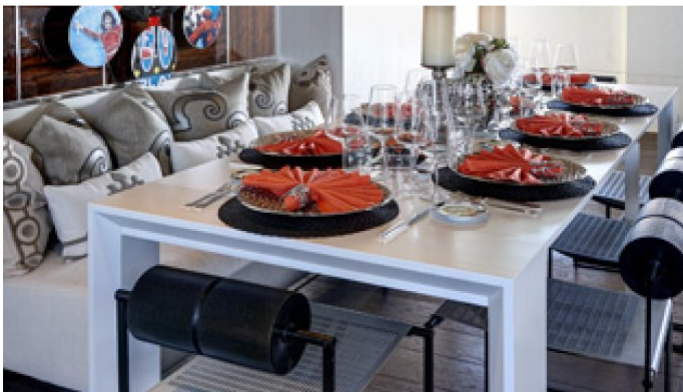

MORE PHOTOS, VIDEO OR INTERACTIVE DECK PLANS:

[CLICK HERE](#)

This document is not contractual. The yacht charters and their particulars displayed in the results above are displayed in good faith and whilst believed to be correct are not guaranteed. YachtCharterFleet.com does not warrant or assume any legal liability or responsibility for the accuracy, completeness, or usefulness of any information and/or images displayed. All information is subject to change without notice and is without warranty. Your preferred charter broker should provide you with yacht specifications, brochure and rates for your chosen dates during your charter yacht selection process. Starting prices are shown in a range of currencies for a one-week charter, unless otherwise indicated.