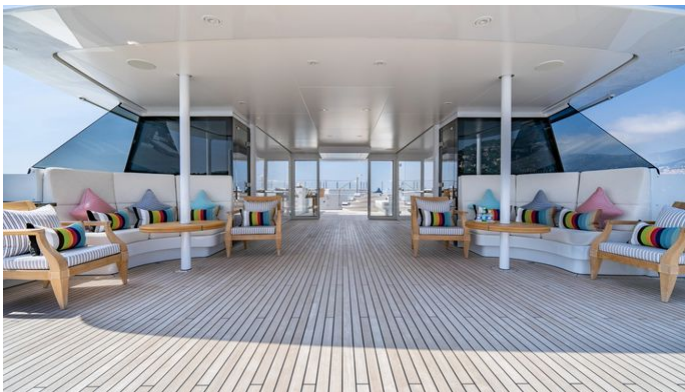

or SCAN QR CODE

MORE PHOTOS, VIDEO OR INTERACTIVE DECK PLANS:

[CLICK HERE](#)

KAISER YACHT CHARTER

Superyacht KAISER was built in 2011 by Abeking & Rasmussen. She is a 60m / 196'10 Custom motor yacht with exterior design by Donald Starkey and interior styling by Bannenberg & Rowell . Kaiser offers accommodation for up to 12 guests in 6 cabins with additional room for her crew of 16. She features a variety of amenities to ensure comfortable charter vacations, including, At Anchor Stabilizers, Jacuzzi (on deck), Tender Garage, Air Conditioning & Underwater Lights. She also carries an impressive collection of toys as listed below.

KAISER AMENITIES & TOYS

Tender Garage

Underwater Lights

Stabilizers Underway

Gym Equipment

Owner Study

Sun Deck

Wi-Fi

At-Anchor Stabilizers

Deck Jacuzzi

Air Conditioning

For a full up-to-date list of leisure facilities or amenities onboard Motor Yacht Kaiser please contact your Yacht Charter Broker prior to booking your vacation. If there is a particular water toy that you would like, but it is not listed, then it may be possible to rent this equipment for you.