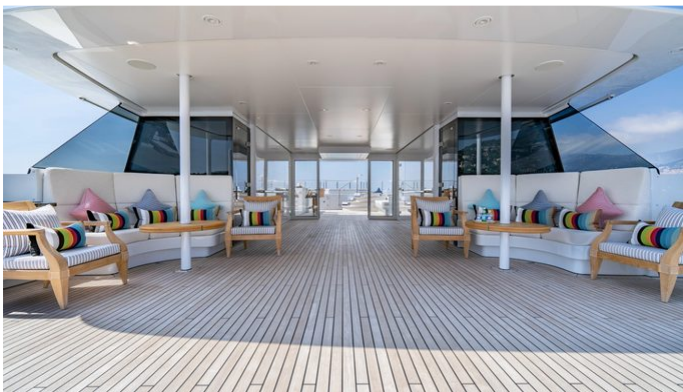

or SCAN QR CODE

MORE PHOTOS, VIDEO OR INTERACTIVE DECK PLANS:

[CLICK HERE](#)

KAISER YACHT CHARTER

Superyacht KAISER was built in 2011 by Abeking & Rasmussen. She is a 60m / 196'10 Custom motor yacht with exterior design by Donald Starkey and interior styling by Bannenberg & Rowell. Kaiser offers accommodation for up to 12 guests in 6 cabins with additional room for her crew of 16. She features a variety of amenities to ensure comfortable charter vacations, including, At Anchor Stabilizers, Jacuzzi (on deck), Tender Garage, Air Conditioning & Underwater Lights. She also carries an impressive collection of toys as listed below.

KAISER AMENITIES & TOYS

Tender Garage

Underwater Lights

Stabilizers Underway

Gym Equipment

Owner Study

Sun Deck

Wi-Fi

At-Anchor Stabilizers

Deck Jacuzzi

Air Conditioning

For a full up-to-date list of leisure facilities or amenities onboard Motor Yacht Kaiser please contact your Yacht Charter Broker prior to booking your vacation. If there is a particular water toy that you would like, but it is not listed, then it may be possible to rent this equipment for you.