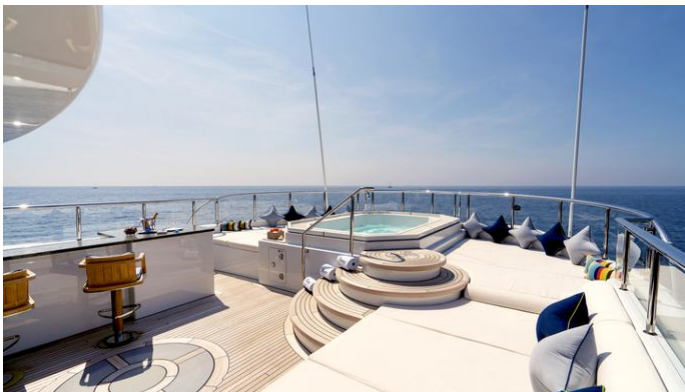

or SCAN QR CODE

MORE PHOTOS, VIDEO OR INTERACTIVE DECK PLANS:

[CLICK HERE](#)

KAISER YACHT CHARTER

Superyacht KAISER was built in 2011 by Abeking & Rasmussen. She is a 60m / 196'10 Custom motor yacht with exterior design by Donald Starkey and interior styling by Bannenberg & Rowell . Kaiser offers accommodation for up to 12 guests in 6 cabins with additional room for her crew of 16. She features a variety of amenities to ensure comfortable charter vacations, including, At Anchor Stabilizers, Jacuzzi (on deck), Tender Garage, Air Conditioning & Underwater Lights. She also carries an impressive collection of toys as listed below.

KAISER AMENITIES & TOYS

Tender Garage

Underwater Lights

Stabilizers Underway

Gym Equipment

Owner Study

Sun Deck

Wi-Fi

At-Anchor Stabilizers

Deck Jacuzzi

Air Conditioning

For a full up-to-date list of leisure facilities or amenities onboard Motor Yacht Kaiser please contact your Yacht Charter Broker prior to booking your vacation. If there is a particular water toy that you would like, but it is not listed, then it may be possible to rent this equipment for you.