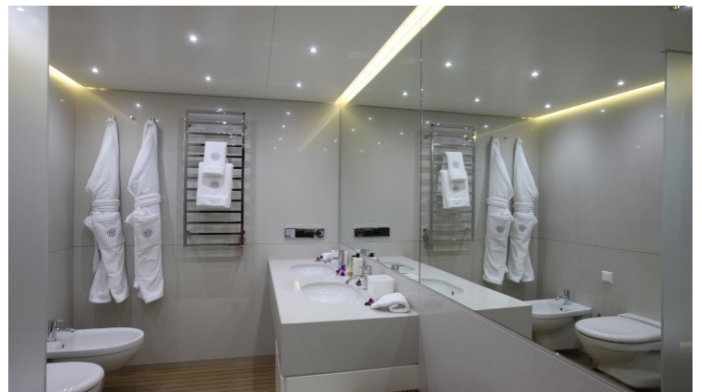

MORE PHOTOS, VIDEO OR INTERACTIVE DECK PLANS:

[CLICK HERE](#)