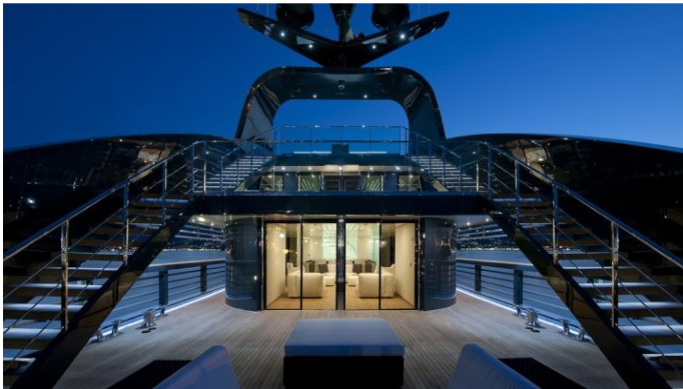

MORE PHOTOS, VIDEO OR INTERACTIVE DECK PLANS:

[CLICK HERE](#)

This document is not contractual. The yacht charters and their particulars displayed in the results above are displayed in good faith and whilst believed to be correct are not guaranteed. YachtCharterFleet.com does not warrant or assume any legal liability or responsibility for the accuracy, completeness, or usefulness of any information and/or images displayed. All information is subject to change without notice and is without warranty. Your preferred charter broker should provide you with yacht specifications, brochure and rates for your chosen dates during your charter yacht selection process. Starting prices are shown in a range of currencies for a one-week charter, unless otherwise indicated.