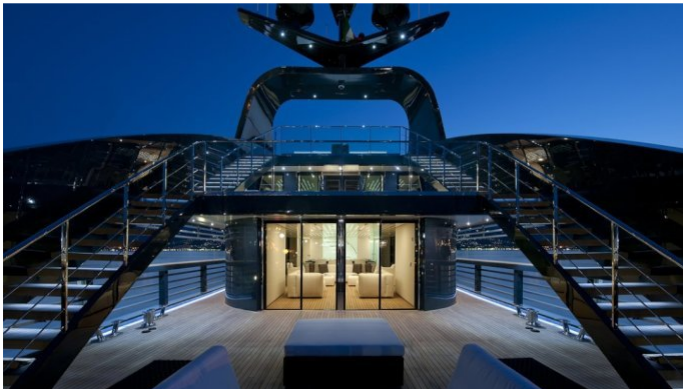

MORE PHOTOS, VIDEO OR INTERACTIVE DECK PLANS:

[CLICK HERE](#)