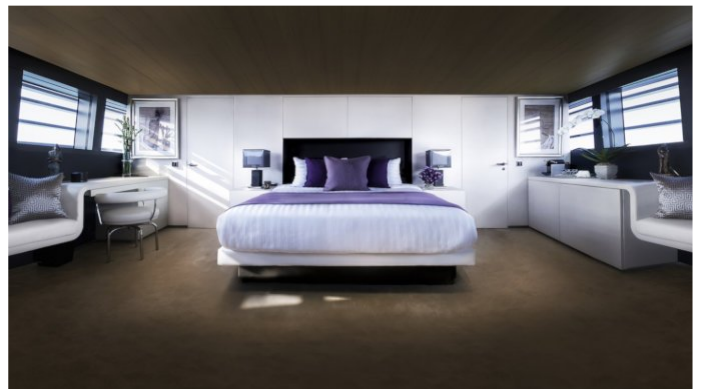

MORE PHOTOS, VIDEO OR INTERACTIVE DECK PLANS:

[CLICK HERE](#)