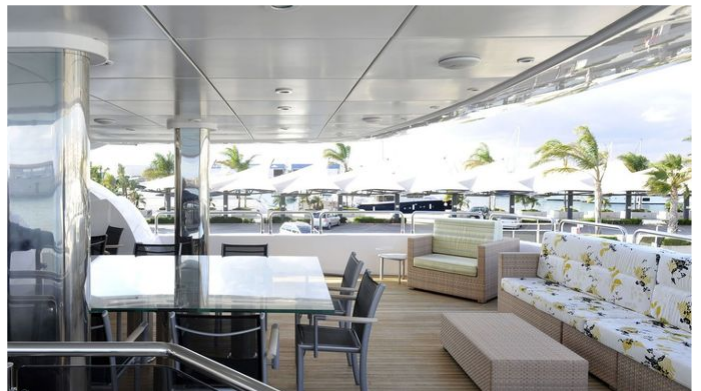

MORE PHOTOS, VIDEO OR INTERACTIVE DECK PLANS:

[CLICK HERE](#)