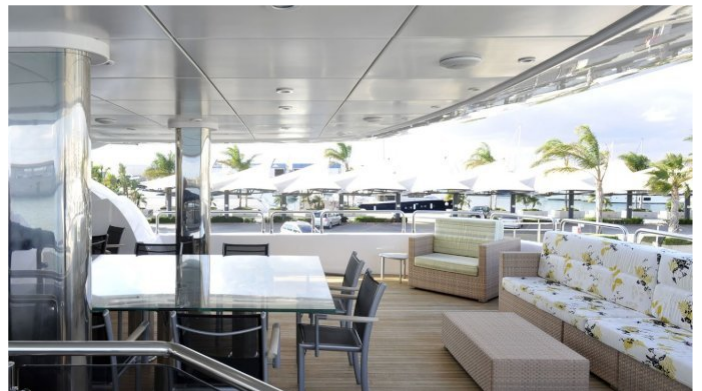

MORE PHOTOS, VIDEO OR INTERACTIVE DECK PLANS:

[CLICK HERE](#)