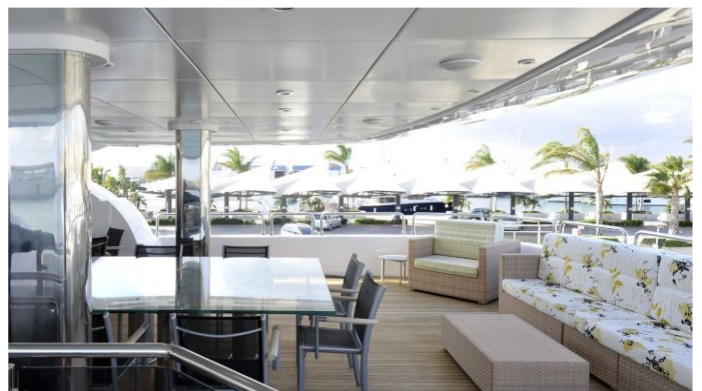

MORE PHOTOS, VIDEO OR INTERACTIVE DECK PLANS:

[CLICK HERE](#)

This document is not contractual. The yacht charters and their particulars displayed in the results above are displayed in good faith and whilst believed to be correct are not guaranteed. YachtCharterFleet.com does not warrant or assume any legal liability or responsibility for the accuracy, completeness, or usefulness of any information and/or images displayed. All information is subject to change without notice and is without warranty. Your preferred charter broker should provide you with yacht specifications, brochure and rates for your chosen dates during your charter yacht selection process. Starting prices are shown in a range of currencies for a one-week charter, unless otherwise indicated.