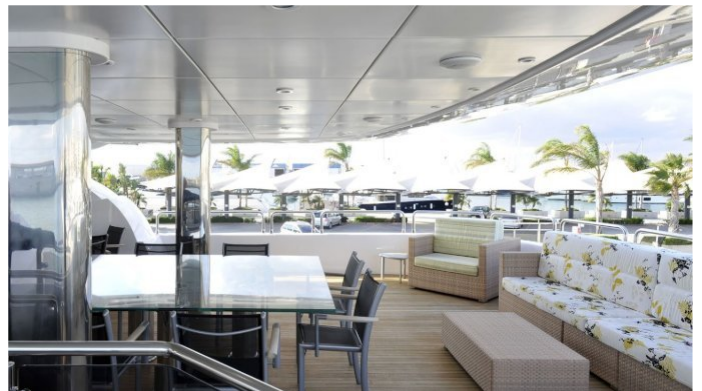

MORE PHOTOS, VIDEO OR INTERACTIVE DECK PLANS:

[CLICK HERE](#)

This document is not contractual. The yacht charters and their particulars displayed in the results above are displayed in good faith and whilst believed to be correct are not guaranteed. YachtCharterFleet.com does not warrant or assume any legal liability or responsibility for the accuracy, completeness, or usefulness of any information and/or images displayed. All information is subject to change without notice and is without warranty. Your preferred charter broker should provide you with yacht specifications, brochure and rates for your chosen dates during your charter yacht selection process. Starting prices are shown in a range of currencies for a one-week charter, unless otherwise indicated.