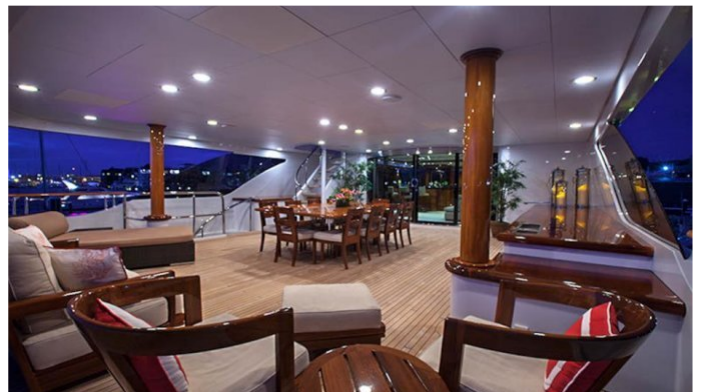

FOR MORE INFORMATION:

[CLICK HERE](#) 

or SCAN QR CODE

MORE PHOTOS, VIDEO OR INTERACTIVE DECK PLANS:

[CLICK HERE](#)

ASPEN ALTERNATIVE YACHT CHARTER

Superyacht ASPEN ALTERNATIVE was built in 2010 by Trinity Yachts. She is a 49.9m / 164ft custom motor yacht with exterior design by Trinity Yachts and interior styling by Evan K Marshall. ASPEN ALTERNATIVE offers accommodation for up to 10 guests in 5 cabins with additional room for her crew of 10. She features a variety of amenities to ensure comfortable charter vacations, including Jacuzzi (on deck), Air Conditioning, WiFi connection on board, Air Conditioning, Stabilisers underway, Deck Jacuzzi, Stabilizers at Anchor, At anchor Stabilizers, Gym/exercise equipment and Gym. She also carries an impressive collection of toys as listed below.