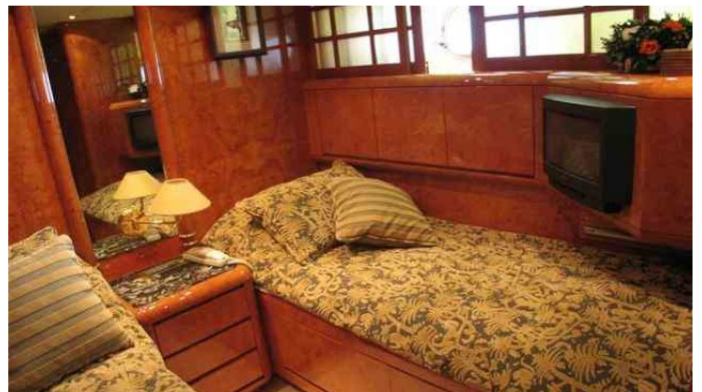

GUESTS	CABINS	CREW
9	4	4

CABIN CONFIGURATION

CHARTER RATES

Details correct as of 28 May, 2017

FOR MORE INFORMATION:

[CLICK HERE](#) 

or SCAN QR CODE

MORE PHOTOS, VIDEO OR INTERACTIVE DECK PLANS:

SHANE YACHT CHARTER

Superyacht SHANE was built in 1999 by Overmarine. She is a 31.4m / 103ft mangusta 105 motor yacht with exterior design by Stefano Righini and interior styling by . SHANE offers accommodation for up to 9 guests in 4 cabins with additional room for her crew of 4. She features a variety of amenities to ensure comfortable charter vacations, including Deck Jacuzzi. She also carries an impressive collection of toys as listed below.