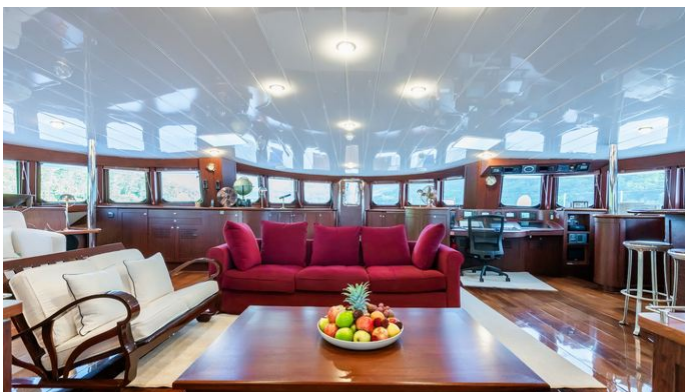

MORE PHOTOS, VIDEO OR INTERACTIVE DECK PLANS:

This document is not contractual. The yacht charters and their particulars displayed in the results above are displayed in good faith and whilst believed to be correct are not guaranteed. YachtCharterFleet.com does not warrant or assume any legal liability or responsibility for the accuracy, completeness, or usefulness of any information and/or images displayed. All information is subject to change without notice and is without warranty. Your preferred charter broker should provide you with yacht specifications, brochure and rates for your chosen dates during your charter yacht selection process. Starting prices are shown in a range of currencies for a one-week charter, unless otherwise indicated.