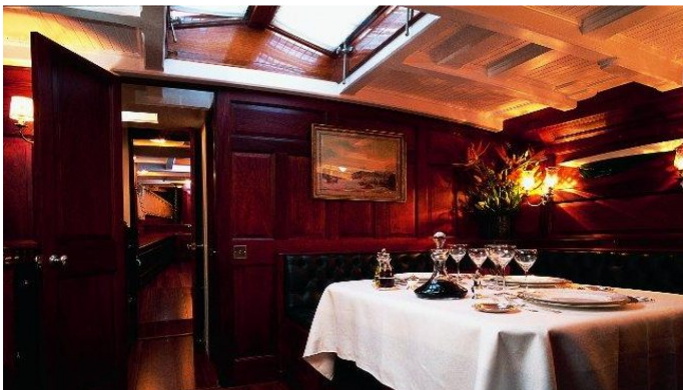

FOR MORE INFORMATION:

[CLICK HERE](#) 

or SCAN QR CODE

MORE PHOTOS, VIDEO OR INTERACTIVE DECK PLANS:

[CLICK HERE](#)

MOONBEAM OF FIFE III YACHT CHARTER

Superyacht MOONBEAM OF FIFE III was built in 1903 by William Fife & Sons. She is a 31m / 101'8 Custom sail yacht with exterior design by William Fife . Moonbeam of Fife III offers accommodation for up to guests in cabins with additional room for her crew of . She features a variety of amenities to ensure comfortable charter vacations. She also carries an impressive collection of toys as listed below.

MOONBEAM OF FIFE III AMENITIES & TOYS

For a full up-to-date list of leisure facilities or amenities onboard Sail Yacht Moonbeam of Fife III please contact your Yacht Charter Broker prior to booking your vacation. If there is a particular water toy that you would like, but it is not listed, then it may be possible to rent this equipment for you.