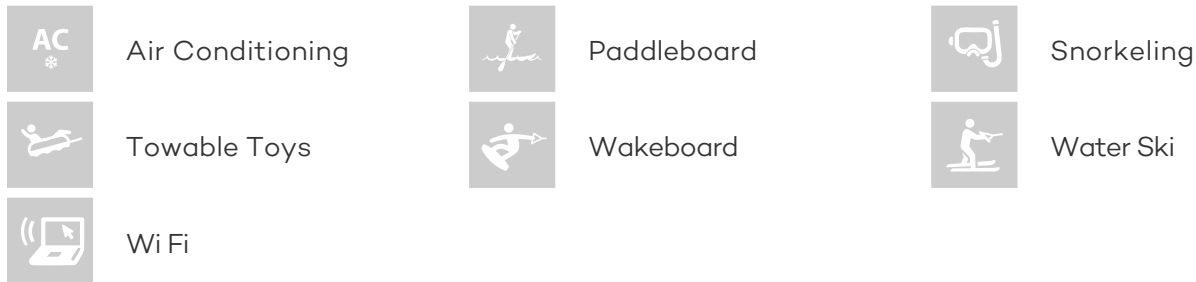

FOR MORE INFORMATION:

[CLICK HERE](#)

or SCAN QR CODE

MORE PHOTOS, VIDEO OR INTERACTIVE DECK PLANS:

[CLICK HERE](#)

RG 512 YACHT CHARTER

Superyacht RG 512 was built in 2006 by Leopard. She is a 30.98m / 102ft leopard 31 motor yacht with exterior design by Andrea Bacigalupo and interior styling by . RG 512 offers accommodation for up to 9 guests in 4 cabins with additional room for her crew of 4. She features a variety of amenities to ensure comfortable charter vacations, including Air Conditioning, WiFi connection on board and Air Conditioning. She also carries an impressive collection of toys as listed below.

RG 512 AMENITIES & TOYS

For a full up-to-date list of leisure facilities or amenities onboard Motor Yacht RG 512 please contact your Yacht Charter Broker prior to booking your vacation. If there is a particular water toy that you would like, but it is not listed, then it may be possible to rent this equipment for you.