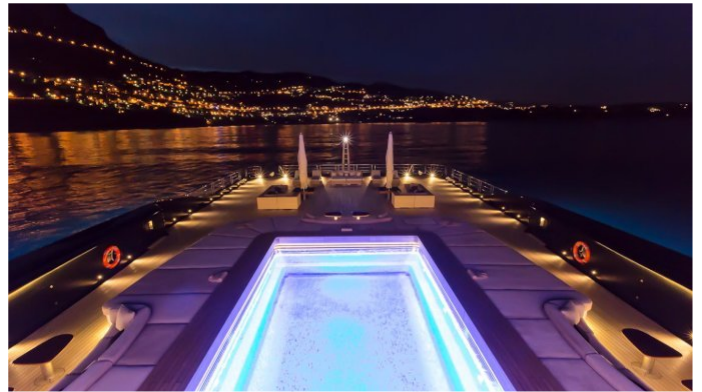

This is yacht is not available for charter

FOR MORE INFORMATION:

[CLICK HERE](#)

or SCAN QR CODE

MORE PHOTOS, VIDEO OR INTERACTIVE DECK PLANS:

 [CLICK HERE](#)

LUNA AMENITIES & TOYS

	Air Conditioning		Beach Club		Dance Floor
	Deck Jacuzzi		Diving		Elevator
	Gym		Helipad		Jet Ski
	Movie Theatre		Satcom		Satellite TV
	Sauna		Seabob		Snorkeling
	Spa		Stabilizers		Swimming Pool
	Video-on-demand		Wi Fi		