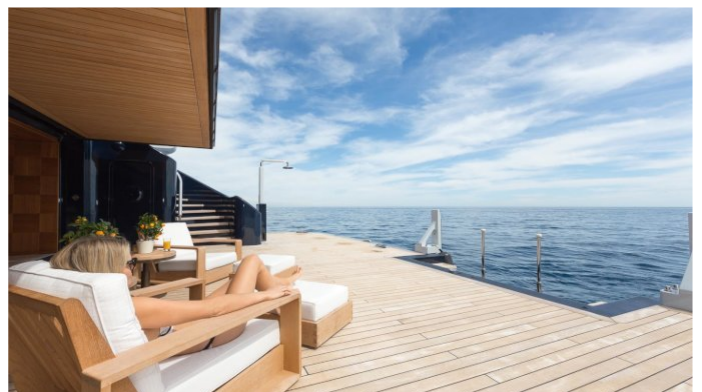

MORE PHOTOS, VIDEO OR INTERACTIVE DECK PLANS:

[CLICK HERE](#)