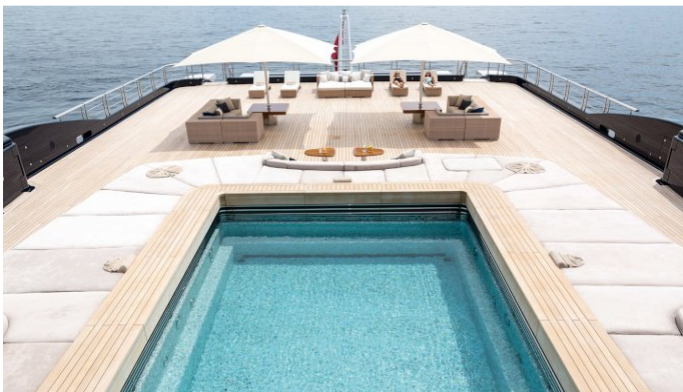

Details correct as of 21 Aug, 2017

FOR MORE INFORMATION:

[CLICK HERE](#) 

or SCAN QR CODE

MORE PHOTOS, VIDEO OR INTERACTIVE DECK PLANS:

 [CLICK HERE](#)

LUNA YACHT CHARTER

Superyacht LUNA was built in 2010 by Lloyd Werft. She is a 115m / 377ft custom motor yacht with exterior design by Newcruise and interior styling by Donald Starkey. LUNA offers accommodation for up to 18 guests in 9 cabins with additional room for her crew of 49. She features a variety of amenities to ensure comfortable charter vacations, including At anchor Stabilizers, Jacuzzi (on deck), Helicopter Landing Pad, Swimming Pool, Beach Club, Dance Floor, Tender Garage, Air Conditioning, Gym, Spa, Lift (Elevator), Underwater Lights, Air Conditioning, Stabilizers at Anchor, WiFi connection on board, Deck Jacuzzi and Gym/exercise equipment. She also carries an impressive collection of toys as listed below.

LUNA AMENITIES & TOYS

	Air Conditioning		Beach Club		Dance Floor
	Deck Jacuzzi		Diving		Elevator
	Gym		Helipad		Jet Ski
	Movie Theatre		Satcom		Satellite TV
	Sauna		Seabob		Snorkeling
	Spa		Stabilizers		Swimming Pool
	Video-on-demand		Wi Fi		