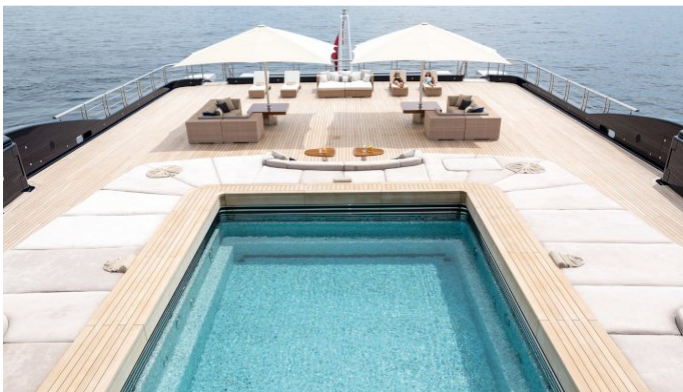

Details correct as of 28 Jun, 2017

FOR MORE INFORMATION:

[CLICK HERE](#)

or SCAN QR CODE

MORE PHOTOS, VIDEO OR INTERACTIVE DECK PLANS:

 [CLICK HERE](#)

LUNA YACHT CHARTER

Superyacht LUNA was built in 2010 by Lloyd Werft. She is a 115m / 377ft custom motor yacht with exterior design by Newcruise and interior styling by Donald Starkey. LUNA offers accommodation for up to 18 guests in 9 cabins with additional room for her crew of 49. She features a variety of amenities to ensure comfortable charter vacations, including At anchor Stabilizers, Jacuzzi (on deck), Helicopter Landing Pad, Swimming Pool, Beach Club, Dance Floor, Tender Garage, Air Conditioning, Gym, Spa, Lift (Elevator), Underwater Lights, Air Conditioning, Stabilizers at Anchor, WiFi connection on board, Deck Jacuzzi and Gym/exercise equipment. She also carries an impressive collection of toys as listed below.

LUNA AMENITIES & TOYS

	Air Conditioning		Beach Club		Dance Floor
	Deck Jacuzzi		Diving		Elevator
	Gym		Helipad		Jet Ski
	Movie Theatre		Satcom		Satellite TV
	Sauna		Seabob		Snorkeling
	Spa		Stabilizers		Swimming Pool
	Video-on-demand		Wi Fi		