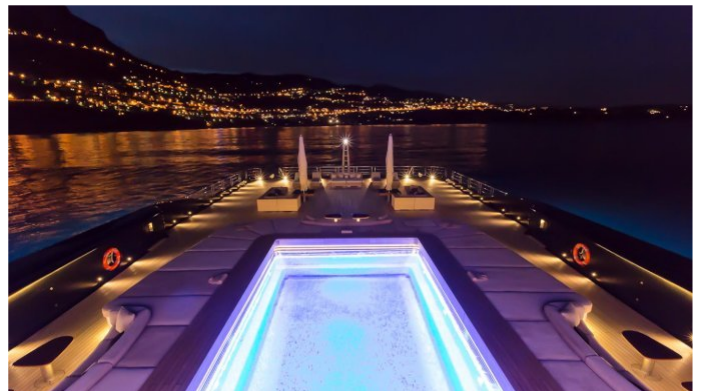

MORE PHOTOS, VIDEO OR INTERACTIVE DECK PLANS:

[CLICK HERE](#)