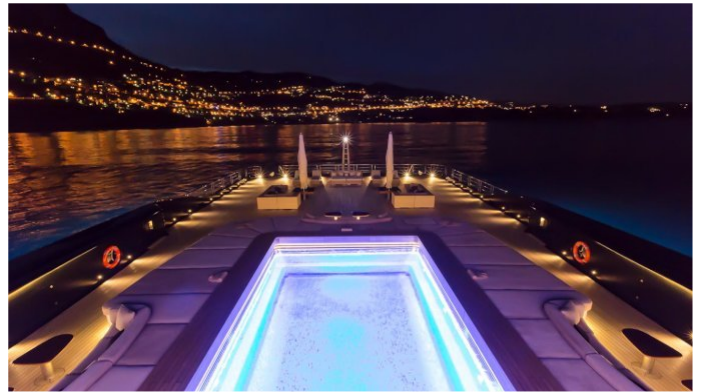

MORE PHOTOS, VIDEO OR INTERACTIVE DECK PLANS:

[CLICK HERE](#)