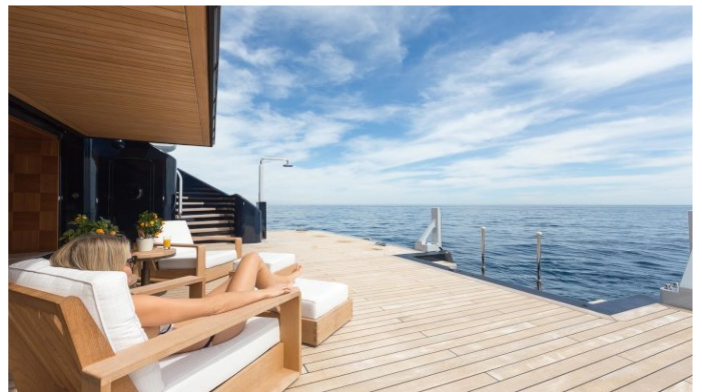

This is yacht is not available for charter

FOR MORE INFORMATION:

[CLICK HERE](#)

or SCAN QR CODE

MORE PHOTOS, VIDEO OR INTERACTIVE DECK PLANS:

 [CLICK HERE](#)

LUNA AMENITIES & TOYS

	Air Conditioning		Beach Club		Dance Floor
	Deck Jacuzzi		Diving		Elevator
	Gym		Helipad		Jet Ski
	Movie Theatre		Satcom		Satellite TV
	Sauna		Seabob		Snorkeling
	Spa		Stabilizers		Swimming Pool
	Video-on-demand		Wi Fi		