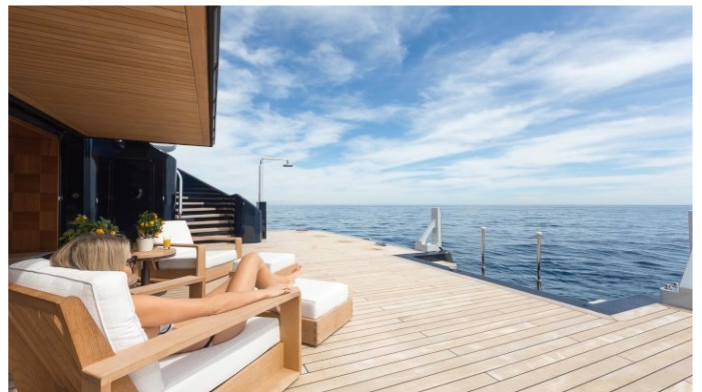

Details correct as of 28 Jun, 2017

FOR MORE INFORMATION:

[CLICK HERE](#)

or SCAN QR CODE

MORE PHOTOS, VIDEO OR INTERACTIVE DECK PLANS:

 [CLICK HERE](#)

LUNA YACHT CHARTER

Superyacht LUNA was built in 2010 by Lloyd Werft. She is a 115m / 377ft custom motor yacht with exterior design by Newcruise and interior styling by Donald Starkey. LUNA offers accommodation for up to 18 guests in 9 cabins with additional room for her crew of 49. She features a variety of amenities to ensure comfortable charter vacations, including At anchor Stabilizers, Jacuzzi (on deck), Helicopter Landing Pad, Swimming Pool, Beach Club, Dance Floor, Tender Garage, Air Conditioning, Gym, Spa, Lift (Elevator), Underwater Lights, Air Conditioning, Stabilizers at Anchor, WiFi connection on board, Deck Jacuzzi and Gym/exercise equipment. She also carries an impressive collection of toys as listed below.

LUNA AMENITIES & TOYS

	Air Conditioning		Beach Club		Dance Floor
	Deck Jacuzzi		Diving		Elevator
	Gym		Helipad		Jet Ski
	Movie Theatre		Satcom		Satellite TV
	Sauna		Seabob		Snorkeling
	Spa		Stabilizers		Swimming Pool
	Video-on-demand		Wi Fi		