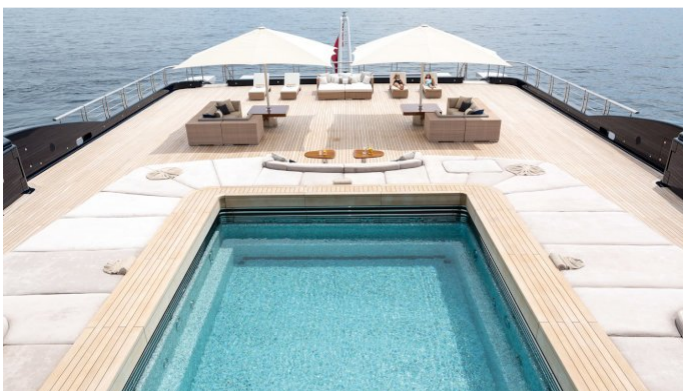

MORE PHOTOS, VIDEO OR INTERACTIVE DECK PLANS:

[CLICK HERE](#)