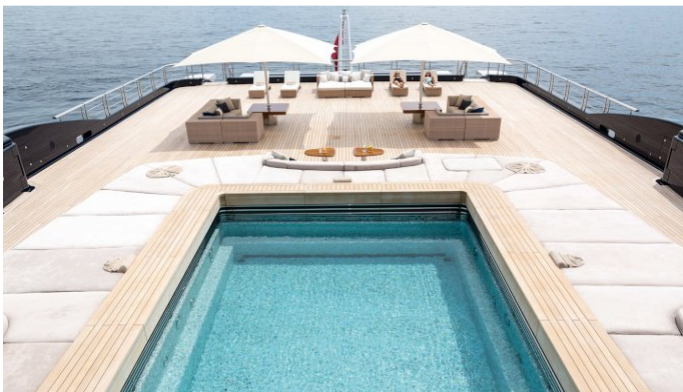

MORE PHOTOS, VIDEO OR INTERACTIVE DECK PLANS:

[CLICK HERE](#)