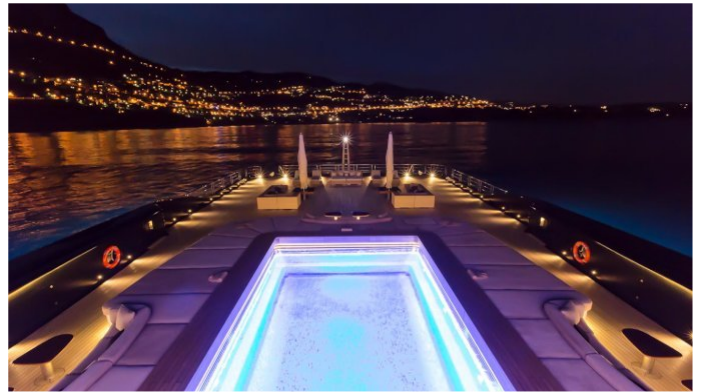

Details correct as of 21 Aug, 2017

FOR MORE INFORMATION:

[CLICK HERE](#) 

or SCAN QR CODE

MORE PHOTOS, VIDEO OR INTERACTIVE DECK PLANS:

 [CLICK HERE](#)

LUNA YACHT CHARTER

Superyacht LUNA was built in 2010 by Lloyd Werft. She is a 115m / 377ft custom motor yacht with exterior design by Newcruise and interior styling by Donald Starkey. LUNA offers accommodation for up to 18 guests in 9 cabins with additional room for her crew of 49. She features a variety of amenities to ensure comfortable charter vacations, including At anchor Stabilizers, Jacuzzi (on deck), Helicopter Landing Pad, Swimming Pool, Beach Club, Dance Floor, Tender Garage, Air Conditioning, Gym, Spa, Lift (Elevator), Underwater Lights, Air Conditioning, Stabilizers at Anchor, WiFi connection on board, Deck Jacuzzi and Gym/exercise equipment. She also carries an impressive collection of toys as listed below.

LUNA AMENITIES & TOYS

	Air Conditioning		Beach Club		Dance Floor
	Deck Jacuzzi		Diving		Elevator
	Gym		Helipad		Jet Ski
	Movie Theatre		Satcom		Satellite TV
	Sauna		Seabob		Snorkeling
	Spa		Stabilizers		Swimming Pool
	Video-on-demand		Wi Fi		