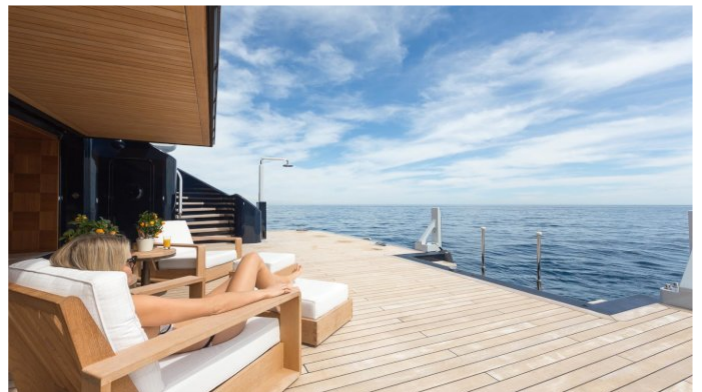

MORE PHOTOS, VIDEO OR INTERACTIVE DECK PLANS:

[CLICK HERE](#)