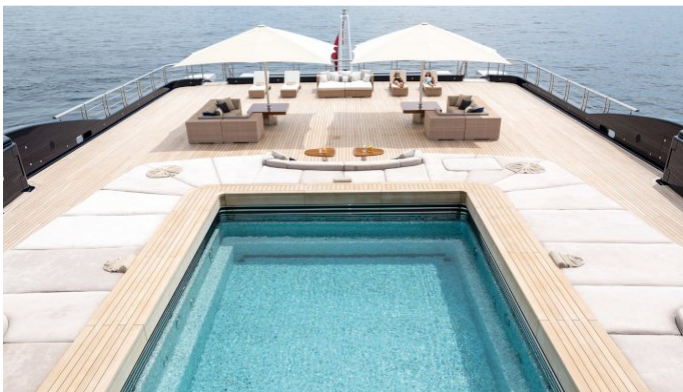

Details correct as of 20 Mar, 2018

FOR MORE INFORMATION:

[CLICK HERE](#)

or SCAN QR CODE

MORE PHOTOS, VIDEO OR INTERACTIVE DECK PLANS:

[CLICK HERE](#)

LUNA YACHT CHARTER

Superyacht LUNA was built in 2010 by Lloyd Werft. She is a 115m / 377ft custom motor yacht with exterior design by Newcruise and interior styling by Donald Starkey. LUNA offers accommodation for up to 18 guests in 9 cabins with additional room for her crew of 49. She features a variety of amenities to ensure comfortable charter vacations, including At anchor Stabilizers, Jacuzzi (on deck), Helicopter Landing Pad, Swimming Pool, Beach Club, Dance Floor, Tender Garage, Air Conditioning, Gym, Spa, Lift (Elevator), Underwater Lights, Air Conditioning, Stabilizers at Anchor, WiFi connection on board, Deck Jacuzzi and Gym/exercise equipment. She also carries an impressive collection of toys as listed below.

LUNA AMENITIES & TOYS

	Air Conditioning		Beach Club		Dance Floor
	Deck Jacuzzi		Diving		Elevator
	Gym		Helipad		Jet Ski
	Movie Theatre		Satcom		Satellite TV
	Sauna		Seabob		Snorkeling
	Spa		Stabilizers		Swimming Pool
	Video-on-demand		Wi Fi		