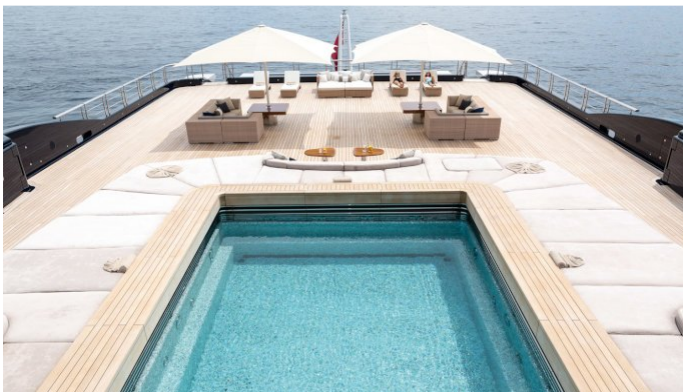

This is yacht is not available for charter

FOR MORE INFORMATION:

[CLICK HERE](#)

or SCAN QR CODE

MORE PHOTOS, VIDEO OR INTERACTIVE DECK PLANS:

 [CLICK HERE](#)

LUNA AMENITIES & TOYS

	Air Conditioning		Beach Club		Dance Floor
	Deck Jacuzzi		Diving		Elevator
	Gym		Helipad		Jet Ski
	Movie Theatre		Satcom		Satellite TV
	Sauna		Seabob		Snorkeling
	Spa		Stabilizers		Swimming Pool
	Video-on-demand		Wi Fi		