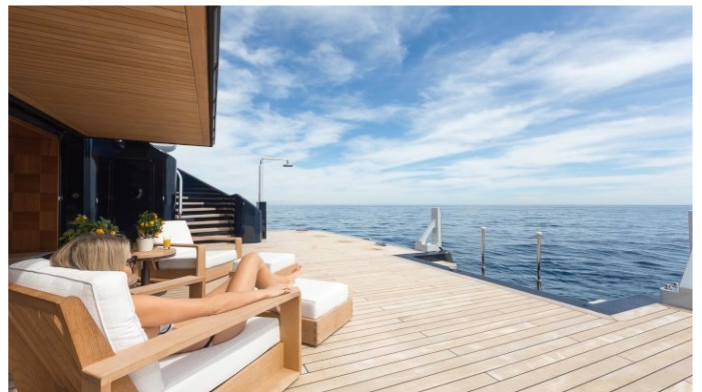

Details correct as of 20 Mar, 2018

FOR MORE INFORMATION:

[CLICK HERE](#)

or SCAN QR CODE

MORE PHOTOS, VIDEO OR INTERACTIVE DECK PLANS:

[CLICK HERE](#)

LUNA YACHT CHARTER

Superyacht LUNA was built in 2010 by Lloyd Werft. She is a 115m / 377ft custom motor yacht with exterior design by Newcruise and interior styling by Donald Starkey. LUNA offers accommodation for up to 18 guests in 9 cabins with additional room for her crew of 49. She features a variety of amenities to ensure comfortable charter vacations, including At anchor Stabilizers, Jacuzzi (on deck), Helicopter Landing Pad, Swimming Pool, Beach Club, Dance Floor, Tender Garage, Air Conditioning, Gym, Spa, Lift (Elevator), Underwater Lights, Air Conditioning, Stabilizers at Anchor, WiFi connection on board, Deck Jacuzzi and Gym/exercise equipment. She also carries an impressive collection of toys as listed below.

LUNA AMENITIES & TOYS

	Air Conditioning		Beach Club		Dance Floor
	Deck Jacuzzi		Diving		Elevator
	Gym		Helipad		Jet Ski
	Movie Theatre		Satcom		Satellite TV
	Sauna		Seabob		Snorkeling
	Spa		Stabilizers		Swimming Pool
	Video-on-demand		Wi Fi		