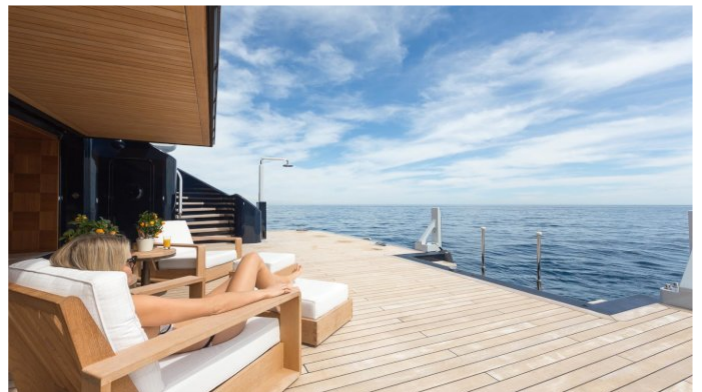

Details correct as of 21 Aug, 2017

FOR MORE INFORMATION:

[CLICK HERE](#) 

or SCAN QR CODE

MORE PHOTOS, VIDEO OR INTERACTIVE DECK PLANS:

 [CLICK HERE](#)

LUNA YACHT CHARTER

Superyacht LUNA was built in 2010 by Lloyd Werft. She is a 115m / 377ft custom motor yacht with exterior design by Newcruise and interior styling by Donald Starkey. LUNA offers accommodation for up to 18 guests in 9 cabins with additional room for her crew of 49. She features a variety of amenities to ensure comfortable charter vacations, including At anchor Stabilizers, Jacuzzi (on deck), Helicopter Landing Pad, Swimming Pool, Beach Club, Dance Floor, Tender Garage, Air Conditioning, Gym, Spa, Lift (Elevator), Underwater Lights, Air Conditioning, Stabilizers at Anchor, WiFi connection on board, Deck Jacuzzi and Gym/exercise equipment. She also carries an impressive collection of toys as listed below.

LUNA AMENITIES & TOYS

	Air Conditioning		Beach Club		Dance Floor
	Deck Jacuzzi		Diving		Elevator
	Gym		Helipad		Jet Ski
	Movie Theatre		Satcom		Satellite TV
	Sauna		Seabob		Snorkeling
	Spa		Stabilizers		Swimming Pool
	Video-on-demand		Wi Fi		