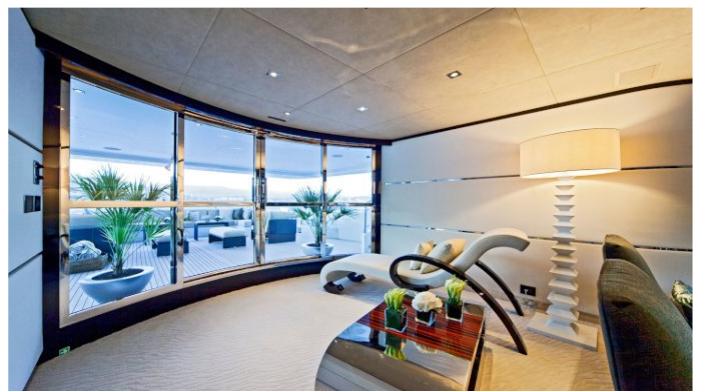

FOR MORE INFORMATION:

[CLICK HERE](#) 

or SCAN QR CODE

MORE PHOTOS, VIDEO OR INTERACTIVE DECK PLANS:

[CLICK HERE](#)

MANIFIQ YACHT CHARTER

Superyacht MANIFIQ was built in 2010 by Mondo Marine. She is a 40.5m / 133ft motor yacht with exterior design by Cor D. Rover Design and interior styling by Luca Dini Design. MANIFIQ offers accommodation for up to 10 guests in 5 cabins with additional room for her crew of 8. She features a variety of amenities to ensure comfortable charter vacations, including Air Conditioning, WiFi connection on board, Deck Jacuzzi, Air Conditioning, Jacuzzi (on deck), Stabilizers at Anchor and At anchor Stabilizers. She also carries an impressive collection of toys as listed below.

MANIFIQ AMENITIES & TOYS

	Air Conditioning		BBQ		Deck Jacuzzi
	Diving		Floating Pool		Gym
	Jet Ski		Movie Theatre		Seabob
	Snorkeling		Stabilizers		Towable Toys
	Wakeboard		Water Ski		Wi Fi

For a full up-to-date list of leisure facilities or amenities onboard Motor Yacht Manifiq please contact your Yacht Charter Broker prior to booking your vacation. If there is a particular water toy that you would like, but it is not listed, then it may be possible to rent this equipment for you.