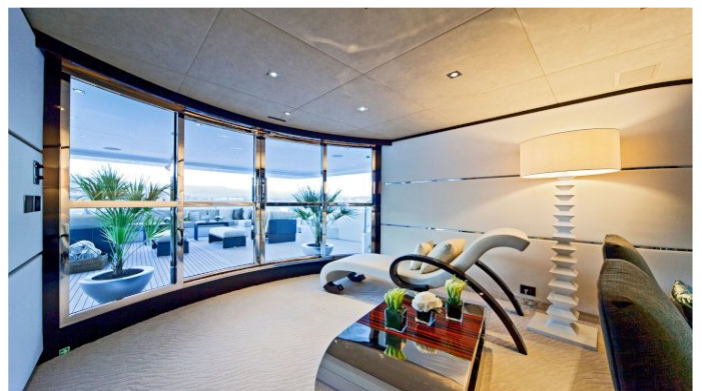

MORE PHOTOS, VIDEO OR INTERACTIVE DECK PLANS:

[CLICK HERE](#)