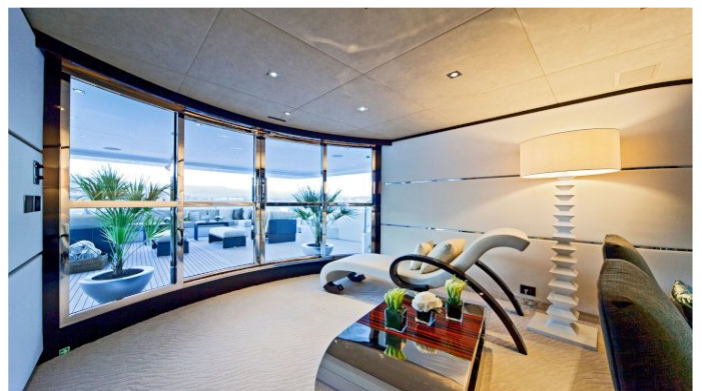

Details correct as of 25 May, 2018

FOR MORE INFORMATION:

[CLICK HERE](#) 

or SCAN QR CODE

MORE PHOTOS, VIDEO OR INTERACTIVE DECK PLANS:

[CLICK HERE](#)

MANIFIQ YACHT CHARTER

Superyacht MANIFIQ was built in 2010 by Mondo Marine. She is a 40.5m / 133ft motor yacht with exterior design by Cor D. Rover Design and interior styling by Luca Dini Design. MANIFIQ offers accommodation for up to 10 guests in 5 cabins with additional room for her crew of 8. She features a variety of amenities to ensure comfortable charter vacations, including Air Conditioning, WiFi connection on board, Deck Jacuzzi and Stabilizers at Anchor. She also carries an impressive collection of toys as listed below.