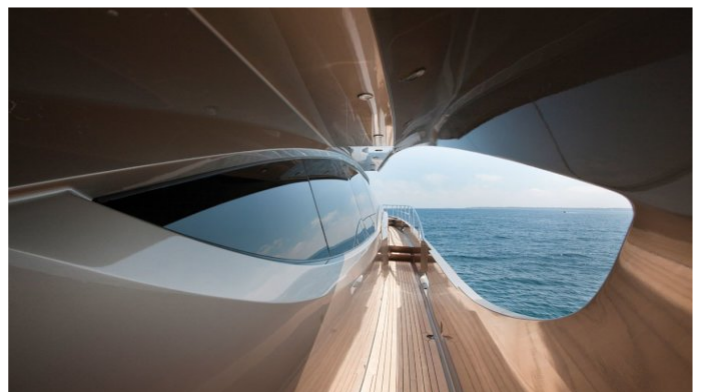

MORE PHOTOS, VIDEO OR INTERACTIVE DECK PLANS:

[CLICK HERE](#)