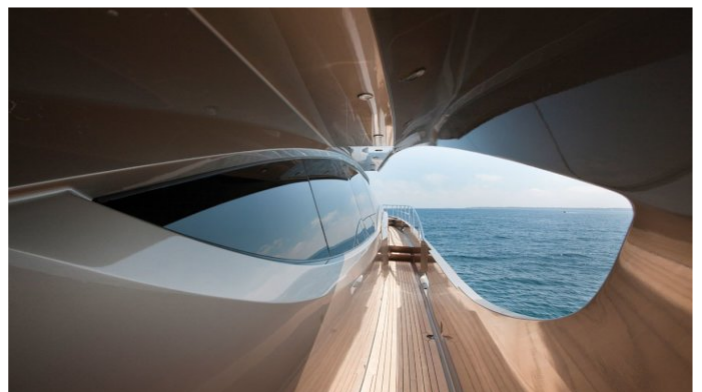

GRIFFIN

Yacht Charter Details for 'Griffin', the 41.1m Superyacht built by Palmer Johnson

SPECIFICATIONS

LENGTH
41.1m / 135ft

BEAM **DRAFT**
8.4m / 28ft 1.8m / 6ft

YEAR
2012

CRUISING SPEED
27 Knots

ACCOMMODATION

MORE PHOTOS, VIDEO OR INTERACTIVE DECK PLANS:

 [CLICK HERE](#)

GRIFFIN YACHT CHARTER

Superyacht GRIFFIN was built in 2012 by Palmer Johnson. She is a 41.1m / 135ft pj 135 motor yacht with exterior design by Nuvolari & Lenard and interior styling by . GRIFFIN offers accommodation for up to 10 guests in 5 cabins with additional room for her crew of 7. She features a variety of amenities to ensure comfortable charter vacations, including Air Conditioning, WiFi connection on board, Deck Jacuzzi, Air Conditioning, Jacuzzi (on deck), Stabilizers at Anchor and At anchor Stabilizers. She also carries an impressive collection of toys as listed below.

GRIFFIN AMENITIES & TOYS

	Air Conditioning		Beach Games		Deck Jacuzzi
	Inflatables		Seabob		Snorkeling
	Stabilizers		Wakeboard		Water Ski
	Waverider		Wi Fi		

For a full up-to-date list of leisure facilities or amenities onboard Motor Yacht Griffin please contact your Yacht Charter Broker prior to booking your vacation. If there is a particular water toy that you would like, but it is not listed, then it may be possible to rent this equipment for you.