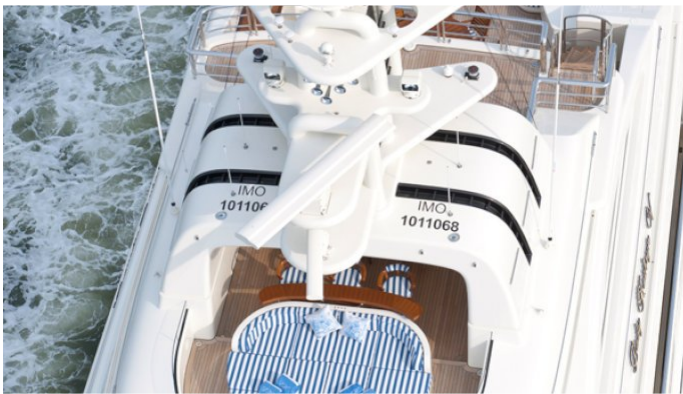

MORE PHOTOS, VIDEO OR INTERACTIVE DECK PLANS:

[CLICK HERE](#)

This document is not contractual. The yacht charters and their particulars displayed in the results above are displayed in good faith and whilst believed to be correct are not guaranteed. YachtCharterFleet.com does not warrant or assume any legal liability or responsibility for the accuracy, completeness, or usefulness of any information and/or images displayed. All information is subject to change without notice and is without warranty. Your preferred charter broker should provide you with yacht specifications, brochure and rates for your chosen dates during your charter yacht selection process. Starting prices are shown in a range of currencies for a one-week charter, unless otherwise indicated.