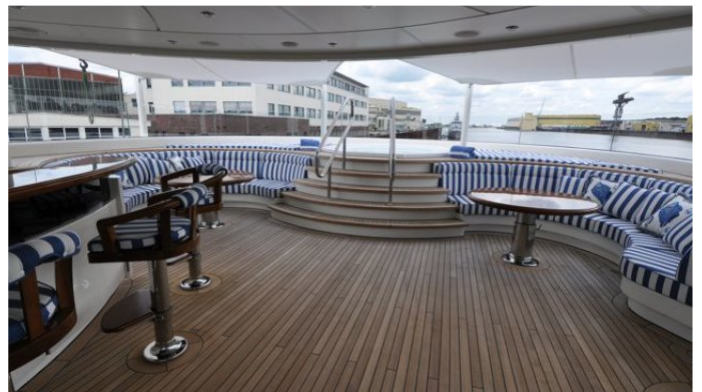

MORE PHOTOS, VIDEO OR INTERACTIVE DECK PLANS:

[CLICK HERE](#)

This document is not contractual. The yacht charters and their particulars displayed in the results above are displayed in good faith and whilst believed to be correct are not guaranteed. YachtCharterFleet.com does not warrant or assume any legal liability or responsibility for the accuracy, completeness, or usefulness of any information and/or images displayed. All information is subject to change without notice and is without warranty. Your preferred charter broker should provide you with yacht specifications, brochure and rates for your chosen dates during your charter yacht selection process. Starting prices are shown in a range of currencies for a one-week charter, unless otherwise indicated.