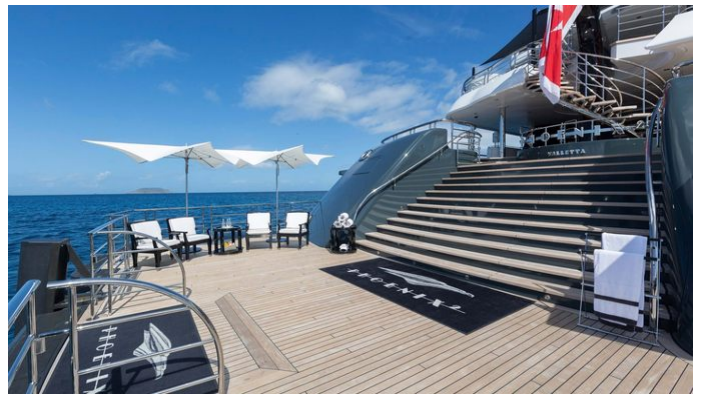

MORE PHOTOS, VIDEO OR INTERACTIVE DECK PLANS: