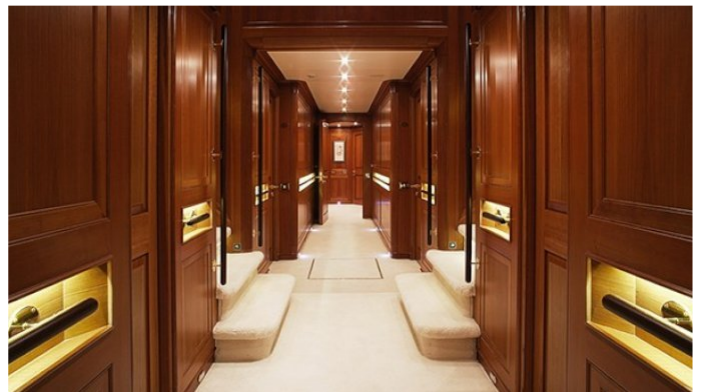

MORE PHOTOS, VIDEO OR INTERACTIVE DECK PLANS:

[CLICK HERE](#)

This document is not contractual. The yacht charters and their particulars displayed in the results above are displayed in good faith and whilst believed to be correct are not guaranteed. YachtCharterFleet.com does not warrant or assume any legal liability or responsibility for the accuracy, completeness, or usefulness of any information and/or images displayed. All information is subject to change without notice and is without warranty. Your preferred charter broker should provide you with yacht specifications, brochure and rates for your chosen dates during your charter yacht selection process. Starting prices are shown in a range of currencies for a one-week charter, unless otherwise indicated.