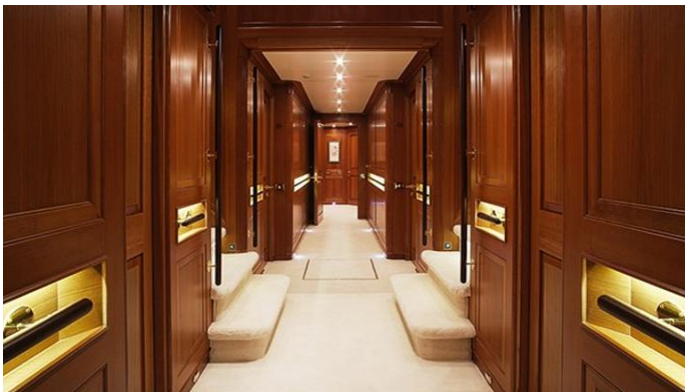

MORE PHOTOS, VIDEO OR INTERACTIVE DECK PLANS:

This document is not contractual. The yacht charters and their particulars displayed in the results above are displayed in good faith and whilst believed to be correct are not guaranteed. YachtCharterFleet.com does not warrant or assume any legal liability or responsibility for the accuracy, completeness, or usefulness of any information and/or images displayed. All information is subject to change without notice and is without warranty. Your preferred charter broker should provide you with yacht specifications, brochure and rates for your chosen dates during your charter yacht selection process. Starting prices are shown in a range of currencies for a one-week charter, unless otherwise indicated.