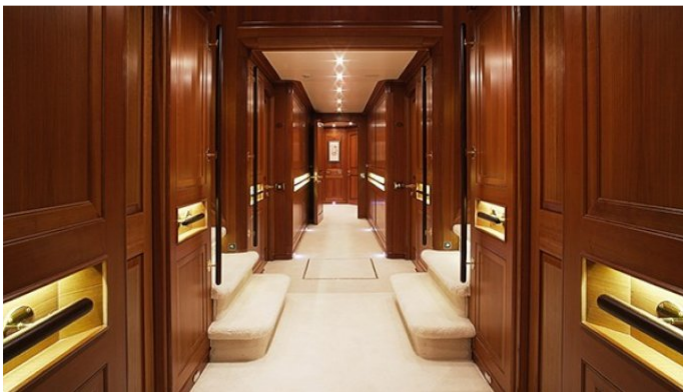

MORE PHOTOS, VIDEO OR INTERACTIVE DECK PLANS:

[CLICK HERE](#)

This document is not contractual. The yacht charters and their particulars displayed in the results above are displayed in good faith and whilst believed to be correct are not guaranteed. YachtCharterFleet.com does not warrant or assume any legal liability or responsibility for the accuracy, completeness, or usefulness of any information and/or images displayed. All information is subject to change without notice and is without warranty. Your preferred charter broker should provide you with yacht specifications, brochure and rates for your chosen dates during your charter yacht selection process. Starting prices are shown in a range of currencies for a one-week charter, unless otherwise indicated.