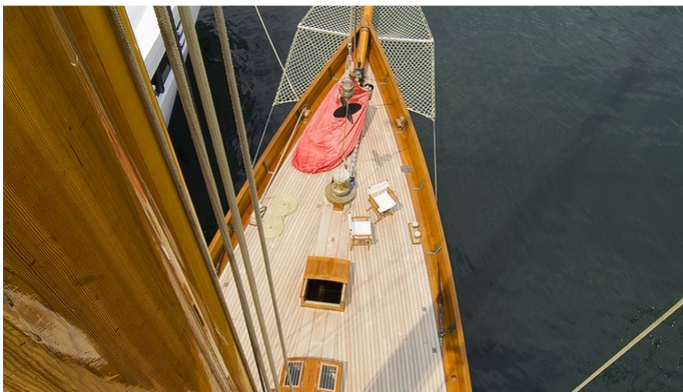

MORE PHOTOS, VIDEO OR INTERACTIVE DECK PLANS:

[CLICK HERE](#)

This document is not contractual. The yacht charters and their particulars displayed in the results above are displayed in good faith and whilst believed to be correct are not guaranteed. YachtCharterFleet.com does not warrant or assume any legal liability or responsibility for the accuracy, completeness, or usefulness of any information and/or images displayed. All information is subject to change without notice and is without warranty. Your preferred charter broker should provide you with yacht specifications, brochure and rates for your chosen dates during your charter yacht selection process. Starting prices are shown in a range of currencies for a one-week charter, unless otherwise indicated.