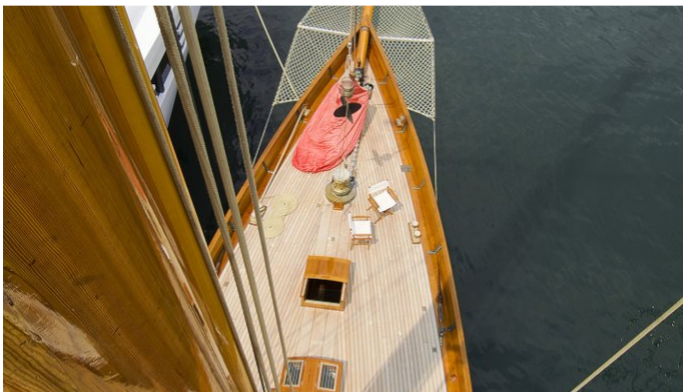

Details correct as of 24 Jul, 2017

FOR MORE INFORMATION:

[CLICK HERE](#)

or SCAN QR CODE

MORE PHOTOS, VIDEO OR INTERACTIVE DECK PLANS:

[CLICK HERE](#)

LULWORTH YACHT CHARTER

Superyacht LULWORTH was built in 1920 by White Brothers. She is a 46.3m / 152ft sail yacht with exterior design by White Brothers and interior styling by Studio Faggioni Yacht Design. LULWORTH offers accommodation for up to 8 guests in 4 cabins with additional room for her crew of 12. She features a variety of amenities to ensure comfortable charter vacations, including . She also carries an impressive collection of toys as listed below.

LULWORTH AMENITIES & TOYS

For a full up-to-date list of leisure facilities or amenities onboard Sail Yacht Lulworth please contact your Yacht Charter Broker prior to booking your vacation. If there is a particular water toy that you would like, but it is not listed, then it may be possible to rent this equipment for you.