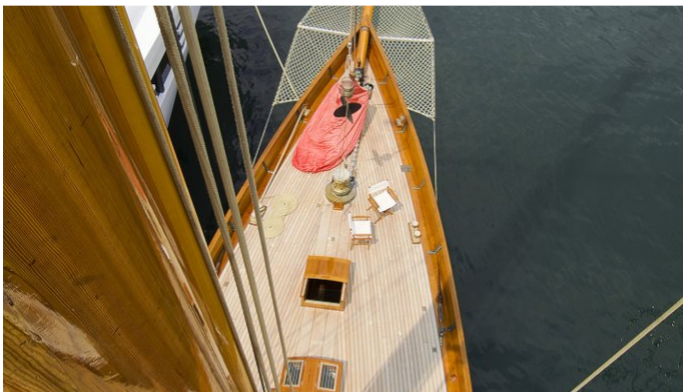

MORE PHOTOS, VIDEO OR INTERACTIVE DECK PLANS:

[CLICK HERE](#)

This document is not contractual. The yacht charters and their particulars displayed in the results above are displayed in good faith and whilst believed to be correct are not guaranteed. YachtCharterFleet.com does not warrant or assume any legal liability or responsibility for the accuracy, completeness, or usefulness of any information and/or images displayed. All information is subject to change without notice and is without warranty. Your preferred charter broker should provide you with yacht specifications, brochure and rates for your chosen dates during your charter yacht selection process. Starting prices are shown in a range of currencies for a one-week charter, unless otherwise indicated.