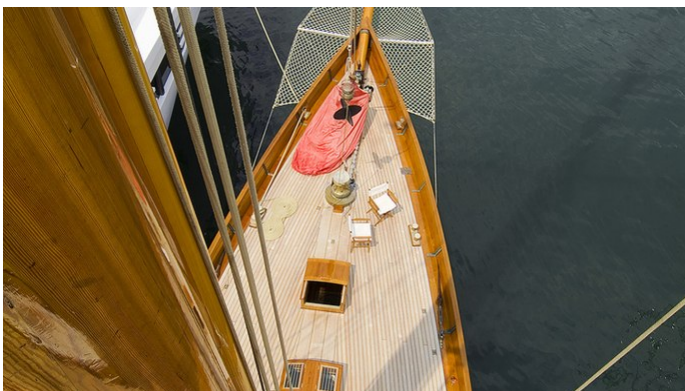

MORE PHOTOS, VIDEO OR INTERACTIVE DECK PLANS:

[CLICK HERE](#)

This document is not contractual. The yacht charters and their particulars displayed in the results above are displayed in good faith and whilst believed to be correct are not guaranteed. YachtCharterFleet.com does not warrant or assume any legal liability or responsibility for the accuracy, completeness, or usefulness of any information and/or images displayed. All information is subject to change without notice and is without warranty. Your preferred charter broker should provide you with yacht specifications, brochure and rates for your chosen dates during your charter yacht selection process. Starting prices are shown in a range of currencies for a one-week charter, unless otherwise indicated.