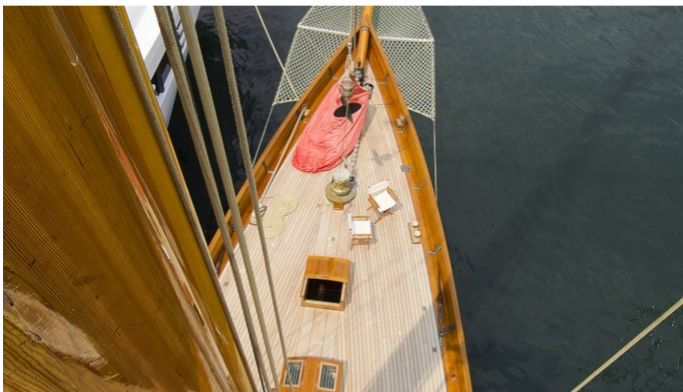

MORE PHOTOS, VIDEO OR INTERACTIVE DECK PLANS:

[CLICK HERE](#)

LULWORTH YACHT CHARTER

Superyacht LULWORTH was built in 1920 by White Brothers. She is a 46.3m / 152ft sail yacht with exterior design by White Brothers and interior styling by Studio Faggioni Yacht Design. LULWORTH offers accommodation for up to 8 guests in 4 cabins with additional room for her crew of 12. She features a variety of amenities to ensure comfortable charter vacations, including . She also carries an impressive collection of toys as listed below.

LULWORTH AMENITIES & TOYS

For a full up-to-date list of leisure facilities or amenities onboard Sail Yacht Lulworth please contact your Yacht Charter Broker prior to booking your vacation. If there is a particular water toy that you would like, but it is not listed, then it may be possible to rent this equipment for you.