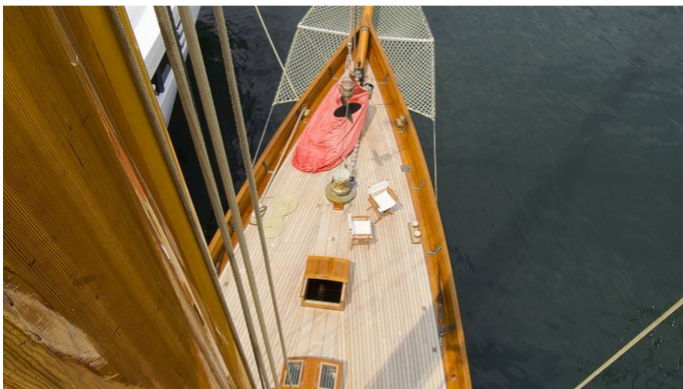

MORE PHOTOS, VIDEO OR INTERACTIVE DECK PLANS:

[CLICK HERE](#)

This document is not contractual. The yacht charters and their particulars displayed in the results above are displayed in good faith and whilst believed to be correct are not guaranteed. YachtCharterFleet.com does not warrant or assume any legal liability or responsibility for the accuracy, completeness, or usefulness of any information and/or images displayed. All information is subject to change without notice and is without warranty. Your preferred charter broker should provide you with yacht specifications, brochure and rates for your chosen dates during your charter yacht selection process. Starting prices are shown in a range of currencies for a one-week charter, unless otherwise indicated.