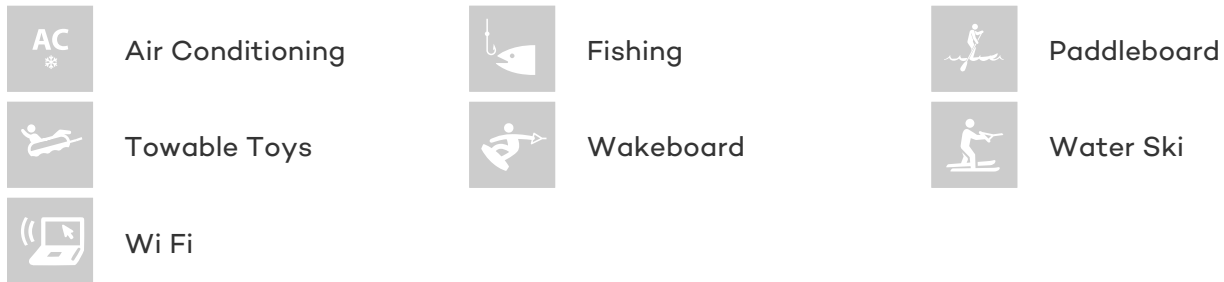

FOR MORE INFORMATION:

[CLICK HERE](#) 

or SCAN QR CODE

MORE PHOTOS, VIDEO OR INTERACTIVE DECK PLANS:

 [CLICK HERE](#)

YAMAKAY YACHT CHARTER

Superyacht YAMAKAY was built in 1994 by CMN Yacht Division. She is a 42.36m / 139ft custom sail yacht with exterior design by Marc Lombard and interior styling by Couëdel Hugon Design. YAMAKAY offers accommodation for up to 8 guests in 4 cabins with additional room for her crew of 4. She features a variety of amenities to ensure comfortable charter vacations, including Air Conditioning and Air Conditioning. She also carries an impressive collection of toys as listed below.

YAMAKAY AMENITIES & TOYS

For a full up-to-date list of leisure facilities or amenities onboard Sail Yacht Yamakay please contact your Yacht Charter Broker prior to booking your vacation. If there is a particular water toy that you would like, but it is not listed, then it may be possible to rent this equipment for you.