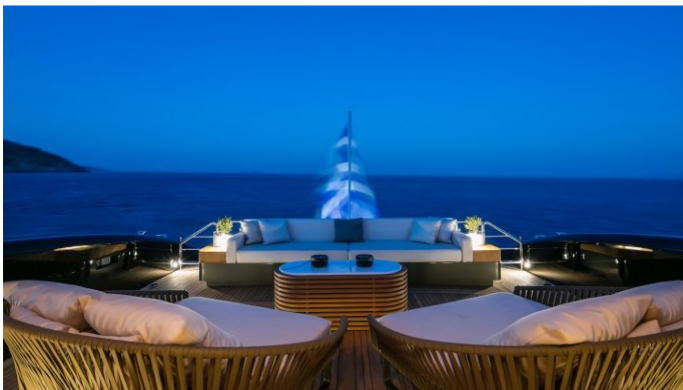

MORE PHOTOS, VIDEO OR INTERACTIVE DECK PLANS: