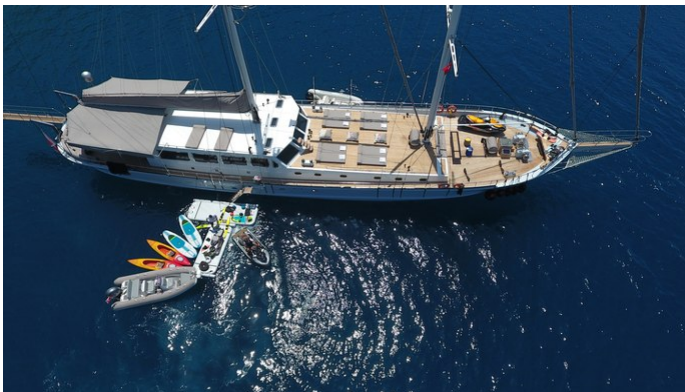

WHITE SOUL

Yacht Charter Details for 'White Soul', the 38m Superyacht built by Bod-Yat

SPECIFICATIONS

LENGTH
38m / 124'8

BEAM
8.3m / 27'3

DRAFT
3.95m / 13'

YEAR
2007

REFIT
2018

CRUISING SPEED
11 Knots

ACCOMMODATION

GUESTS	CABINS	CREW
10	5	7

CABIN CONFIGURATION
1 Master 4 Double

CHARTER RATES

SUMMER
from
€29,400 / week + expenses

WINTER
from
€29,400 / week + expenses

Details correct as of 10 Aug, 2024

FOR MORE INFORMATION:

[CLICK HERE](#) 

or SCAN QR CODE

MORE PHOTOS, VIDEO OR INTERACTIVE DECK PLANS:

[CLICK HERE](#)

WHITE SOUL YACHT CHARTER

Superyacht WHITE SOUL was built in 2007 by Bod-Yat. She is a 38m / 124'8 sail yacht with exterior design by Bod-Yat and interior styling by Matteo Picchio Naval Architects & Yacht Designers . White Soul offers accommodation for up to 10 guests in 5 cabins with additional room for her crew of 7. She features a variety of amenities to ensure comfortable charter vacations, including, Air Conditioning & WiFi connection on board. She also carries an impressive collection of toys as listed below.

WHITE SOUL AMENITIES & TOYS

Wi-Fi

Air Conditioning

Satellite TV

For a full up-to-date list of leisure facilities or amenities onboard Sail Yacht White Soul please contact your Yacht Charter Broker prior to booking your vacation. If there is a particular water toy that you would like, but it is not listed, then it may be possible to rent this equipment for you.