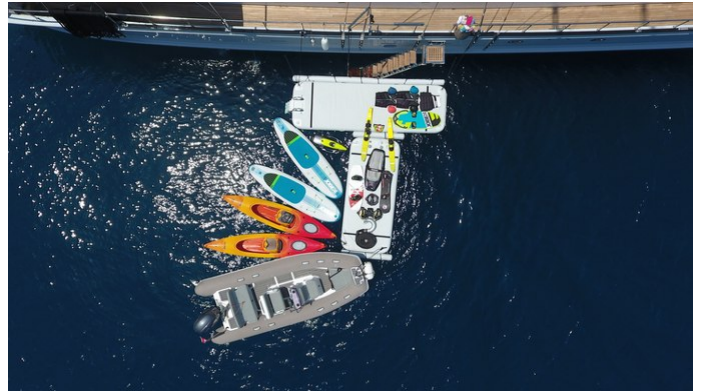

WHITE SOUL

Yacht Charter Details for 'White Soul', the 38m Superyacht built by Bod-Yat

SPECIFICATIONS

LENGTH
38m / 124'8

BEAM
8.3m / 27'3

DRAFT
3.95m / 13'

YEAR
2007

REFIT
2018

CRUISING SPEED
11 Knots

ACCOMMODATION

GUESTS	CABINS	CREW
10	5	7

CABIN CONFIGURATION
1 Master 4 Double

CHARTER RATES

SUMMER
from
€29,400 / week + expenses

WINTER
from
€29,400 / week + expenses

Details correct as of 10 Aug, 2024

FOR MORE INFORMATION:

[CLICK HERE](#) 

or SCAN QR CODE

MORE PHOTOS, VIDEO OR INTERACTIVE DECK PLANS:

[CLICK HERE](#)

WHITE SOUL YACHT CHARTER

Superyacht WHITE SOUL was built in 2007 by Bod-Yat. She is a 38m / 124'8 sail yacht with exterior design by Bod-Yat and interior styling by Matteo Picchio Naval Architects & Yacht Designers . White Soul offers accommodation for up to 10 guests in 5 cabins with additional room for her crew of 7. She features a variety of amenities to ensure comfortable charter vacations, including, Air Conditioning & WiFi connection on board. She also carries an impressive collection of toys as listed below.

WHITE SOUL AMENITIES & TOYS

Wi-Fi

Air Conditioning

Satellite TV

For a full up-to-date list of leisure facilities or amenities onboard Sail Yacht White Soul please contact your Yacht Charter Broker prior to booking your vacation. If there is a particular water toy that you would like, but it is not listed, then it may be possible to rent this equipment for you.