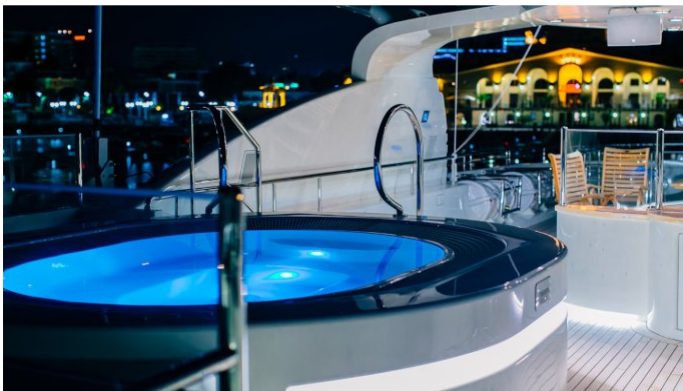

MORE PHOTOS, VIDEO OR INTERACTIVE DECK PLANS:

[CLICK HERE](#)

This document is not contractual. The yacht charters and their particulars displayed in the results above are displayed in good faith and whilst believed to be correct are not guaranteed. YachtCharterFleet.com does not warrant or assume any legal liability or responsibility for the accuracy, completeness, or usefulness of any information and/or images displayed. All information is subject to change without notice and is without warranty. Your preferred charter broker should provide you with yacht specifications, brochure and rates for your chosen dates during your charter yacht selection process. Starting prices are shown in a range of currencies for a one-week charter, unless otherwise indicated.