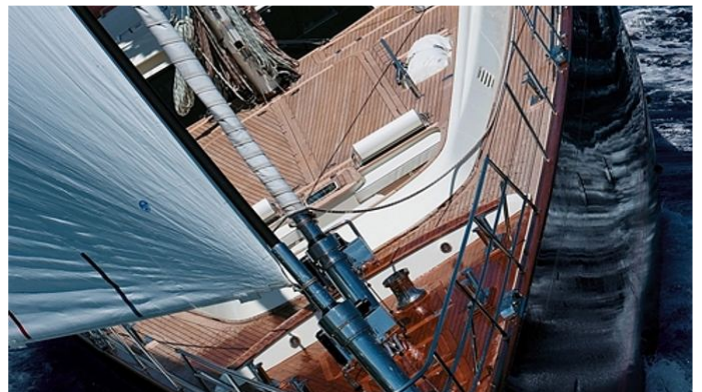

HERITAGE OF LONDON

Yacht Charter Details for 'Heritage Of London', the 45.3m Superyacht built by Perini Navi

SPECIFICATIONS

LENGTH
45.3m / 148'7"

BEAM
9m / 29'6"

YEAR
2006

CRUISING SPEED
12 Knots

DRAFT
9.1m / 29'10"

Details correct as of 22 Sep, 2023

FOR MORE INFORMATION:

[CLICK HERE](#) 

or SCAN QR CODE

MORE PHOTOS, VIDEO OR INTERACTIVE DECK PLANS:

[CLICK HERE](#)

HERITAGE OF LONDON YACHT CHARTER

Superyacht HERITAGE OF LONDON was built in 2006 by Perini Navi. She is a 45.3m / 148'7 Perini 45M sail yacht with exterior design by Perini Navi and interior styling by Perini Navi . Heritage Of London offers accommodation for up to 12 guests in 5 cabins with additional room for her crew of 7. She features a variety of amenities to ensure comfortable charter vacations, including, Air Conditioning, WiFi connection on board & Gym/exercise equipment. She also carries an impressive collection of toys as listed below.

HERITAGE OF LONDON AMENITIES & TOYS

Wi-Fi

Gym

Air Conditioning

For a full up-to-date list of leisure facilities or amenities onboard Sail Yacht Heritage Of London please contact your Yacht Charter Broker prior to booking your vacation. If there is a particular water toy that you would like, but it is not listed, then it may be possible to rent this equipment for you.