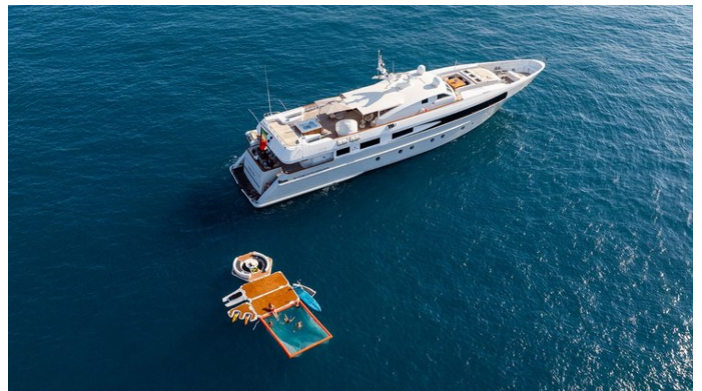

SOPHIE BLUE

Yacht Charter Details for 'Sophie Blue', the 41m Superyacht built by CBI Navi

SPECIFICATIONS

LENGTH
41m / 134'6

BEAM DRAFT
8.5m / 27'11 2.4m / 7'10

YEAR REFIT
1998 2024

CRUISING SPEED
13 Knots

ACCOMMODATION

or SCAN QR CODE

MORE PHOTOS, VIDEO OR INTERACTIVE DECK PLANS:

[CLICK HERE](#)

SOPHIE BLUE YACHT CHARTER

Superyacht SOPHIE BLUE was built in 1998 by CBI Navi. She is a 41m / 134'6 Custom motor yacht with exterior design by LUCA DINI Design & Architecture and interior styling by LUCA DINI Design & Architecture . Sophie Blue offers accommodation for up to 12 guests in 6 cabins with additional room for her crew of 6. She features a variety of amenities to ensure comfortable charter vacations, including, Deck Jacuzzi, WiFi connection on board & Stabilizers at Anchor. She also carries an impressive collection of toys as listed below.

SOPHIE BLUE AMENITIES & TOYS

Sun Deck

Gym Equipment

Wi-Fi

At-Anchor Stabilizers

Sunpads

Deck Jacuzzi

Air Conditioning