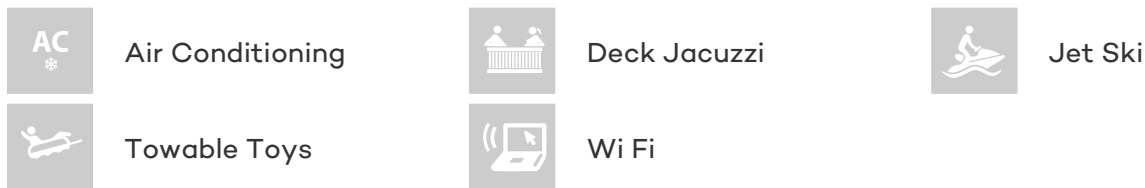

CRUISING SPEED
14 Knots

ACCOMMODATION

GUESTS CABINS CREW
10 5 7

CABIN CONFIGURATION
1 Master 2 Double
2 Twin

CHARTER RATES

SUMMER
from
€72,500 / week + expenses

WINTER
from
€72,500 / week + expenses

Details correct as of 26 Jun, 2017

FOR MORE INFORMATION:

[CLICK HERE](#) 

or SCAN QR CODE

MORE PHOTOS, VIDEO OR INTERACTIVE DECK PLANS:

[CLICK HERE](#)

DXB YACHT CHARTER

Superyacht DXB was built in 2004 by Benetti. She is a 34.95m / 115ft classic 115' motor yacht with exterior design by Stefano Righini and interior styling by Zuretti. DXB offers accommodation for up to 10 guests in 5 cabins with additional room for her crew of 7. She features a variety of amenities to ensure comfortable charter vacations, including Air Conditioning, Air Conditioning, WiFi connection on board, Deck Jacuzzi, Jacuzzi (on deck), Stabilisers underway and Stabilisers underway. She also carries an impressive collection of toys as listed below.

DXB AMENITIES & TOYS

For a full up-to-date list of leisure facilities or amenities onboard Motor Yacht DXB please contact your Yacht Charter Broker prior to booking your vacation. If there is a particular water toy that you would like, but it is not listed, then it may be possible to rent this equipment for you.