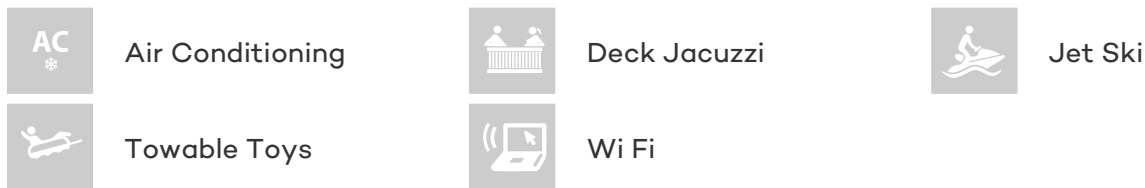

CRUISING SPEED
14 Knots

ACCOMMODATION

GUESTS	CABINS	CREW
10	5	7

CABIN CONFIGURATION
1 Master 2 Double
2 Twin

CHARTER RATES

SUMMER
from
€72,500 / week + expenses

WINTER
from
€72,500 / week + expenses

Details correct as of 23 May, 2017

FOR MORE INFORMATION:

[CLICK HERE](#) 

or SCAN QR CODE

MORE PHOTOS, VIDEO OR INTERACTIVE DECK PLANS:

[CLICK HERE](#)

DXB YACHT CHARTER

Superyacht DXB was built in 2004 by Benetti. She is a 34.95m / 115ft classic 115' motor yacht with exterior design by Stefano Righini and interior styling by Zuretti. DXB offers accommodation for up to 10 guests in 5 cabins with additional room for her crew of 7. She features a variety of amenities to ensure comfortable charter vacations, including Air Conditioning, Air Conditioning, WiFi connection on board, Deck Jacuzzi, Jacuzzi (on deck), Stabilisers underway and Stabilisers underway. She also carries an impressive collection of toys as listed below.

DXB AMENITIES & TOYS

For a full up-to-date list of leisure facilities or amenities onboard Motor Yacht DXB please contact your Yacht Charter Broker prior to booking your vacation. If there is a particular water toy that you would like, but it is not listed, then it may be possible to rent this equipment for you.