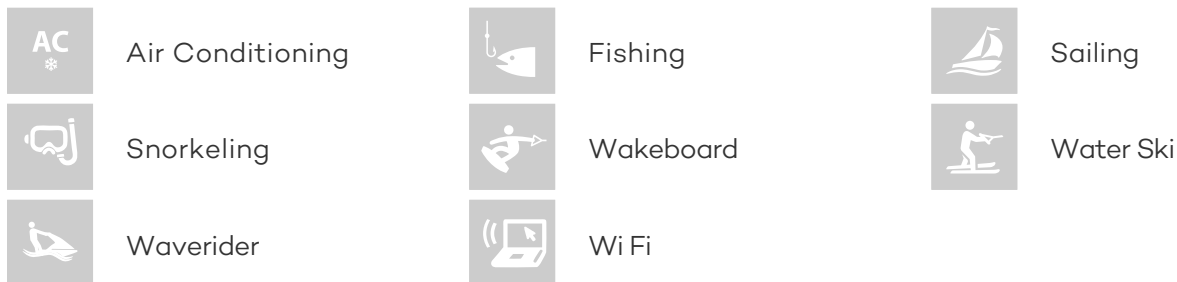

WINTER

from

€69,000 / week + expenses

Details correct as of 25 Jul, 2017

FOR MORE INFORMATION:

[CLICK HERE](#)

or SCAN QR CODE

MORE PHOTOS, VIDEO OR INTERACTIVE DECK PLANS:

[CLICK HERE](#)

ELLEN YACHT CHARTER

Superyacht ELLEN was built in 2001 by Perini Navi. She is a 40.42m / 133ft custom sail yacht with exterior design by Perini Navi and interior styling by Perini Navi. ELLEN offers accommodation for up to 8 guests in 4 cabins with additional room for her crew of 6. She features a variety of amenities to ensure comfortable charter vacations, including Air Conditioning, WiFi connection on board and Air Conditioning. She also carries an impressive collection of toys as listed below.

ELLEN AMENITIES & TOYS

For a full up-to-date list of leisure facilities or amenities onboard Sail Yacht Ellen please contact your Yacht Charter Broker prior to booking your vacation. If there is a particular water toy that you would like, but it is not listed, then it may be possible to rent this equipment for you.