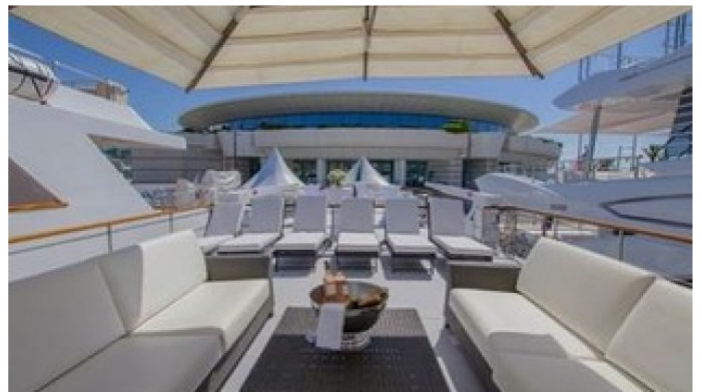

MORE PHOTOS, VIDEO OR INTERACTIVE DECK PLANS:

[CLICK HERE](#)