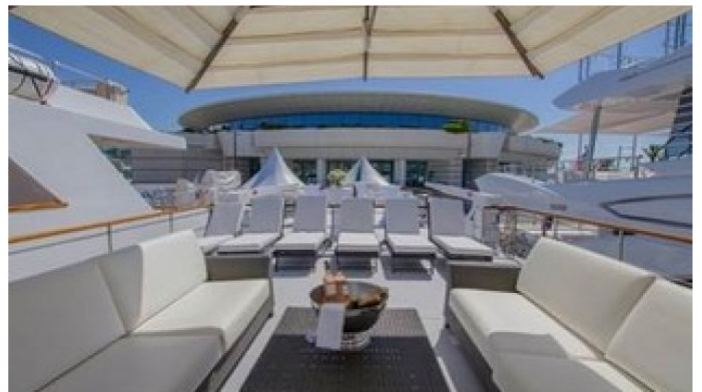

FOR MORE INFORMATION:

[CLICK HERE](#) 

or SCAN QR CODE

MORE PHOTOS, VIDEO OR INTERACTIVE DECK PLANS:

[CLICK HERE](#)

LADY JERSEY YACHT CHARTER

Superyacht LADY JERSEY was built in 1955 by Abeking & Rasmussen. She is a 36m / 118ft motor yacht with exterior design by and interior styling by . LADY JERSEY offers accommodation for up to 10 guests in 5 cabins with additional room for her crew of 6. She features a variety of amenities to ensure comfortable charter vacations, including Air Conditioning, Air Conditioning, Stabilisers underway, Stabilisers underway and WiFi connection on board. She also carries an impressive collection of toys as listed below.

LADY JERSEY AMENITIES & TOYS

For a full up-to-date list of leisure facilities or amenities onboard Motor Yacht Lady Jersey please contact your Yacht Charter Broker prior to booking your vacation. If there is a particular water toy that you would like, but it is not listed, then it may be possible to rent this equipment for you.