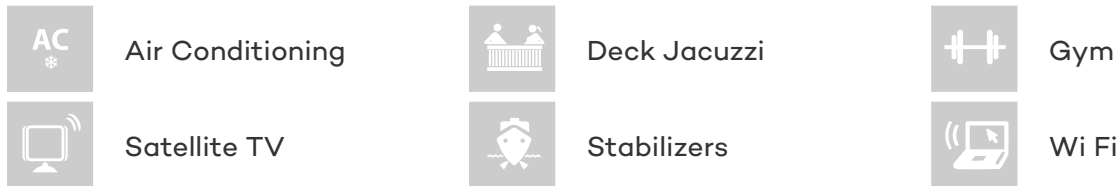

AVANT GARDE 2 YACHT CHARTER

Superyacht AVANT GARDE 2 was built in 2010 by CRN. She is a 42.6m / 140ft CRN 43 motor yacht with exterior design by Zuccon and interior styling by Zuccon. AVANT GARDE 2 offers accommodation for up to 11 guests in 5 cabins with additional room for her crew of 9. She features a variety of amenities to ensure comfortable charter vacations, including Air Conditioning, WiFi connection on board, Deck Jacuzzi, Gym/exercise equipment, Stabilisers underway and Stabilizers at Anchor. She also carries an impressive collection of toys as listed below.

AVANT GARDE 2 AMENITIES & TOYS

For a full up-to-date list of leisure facilities or amenities onboard Motor Yacht Avant Garde 2 please contact your Yacht Charter Broker prior to booking your vacation. If there is a particular water toy that you would like, but it is not listed, then it may be possible to rent this equipment for you.

MORE TENDERS, TOYS & YACHT AMMENITIES INFO:

[CLICK HERE](#)

CHARTER AVANT GARDE 2

If you are interested in chartering AVANT GARDE 2 please contact your yacht charter broker for more information about booking a luxury charter vacation on board this CRN superyacht .