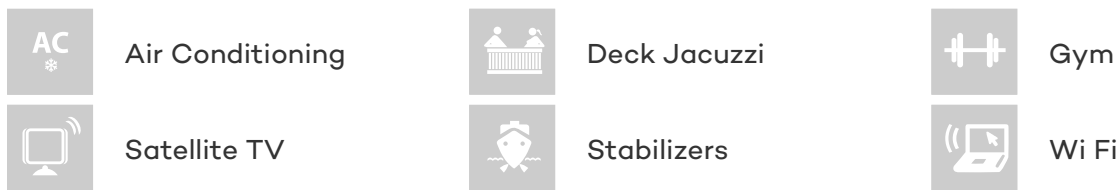

AVANT GARDE YACHT CHARTER

Superyacht AVANT GARDE was built in 2010 by CRN. She is a 42.6m / 140ft crn 43 motor yacht with exterior design by Zuccon and interior styling by Zuccon. AVANT GARDE offers accommodation for up to 11 guests in 5 cabins with additional room for her crew of 9. She features a variety of amenities to ensure comfortable charter vacations, including Gym, Jacuzzi (on deck), Air Conditioning, Air Conditioning, WiFi connection on board, Deck Jacuzzi, Gym/exercise equipment, Stabilisers underway, Stabilisers underway, Stabilizers at Anchor and At anchor Stabilizers. She also carries an impressive collection of toys as listed below.

AVANT GARDE AMENITIES & TOYS

For a full up-to-date list of leisure facilities or amenities onboard Motor Yacht Avant Garde please contact your Yacht Charter Broker prior to booking your vacation. If there is a particular water toy that you would like, but it is not listed, then it may be possible to rent this equipment for you.

MORE TENDERS, TOYS & YACHT AMMENITIES INFO:

[CLICK HERE](#)

CHARTER AVANT GARDE

If you are interested in chartering AVANT GARDE please contact your yacht charter broker for more information about booking a luxury charter vacation on board this CRN superyacht .