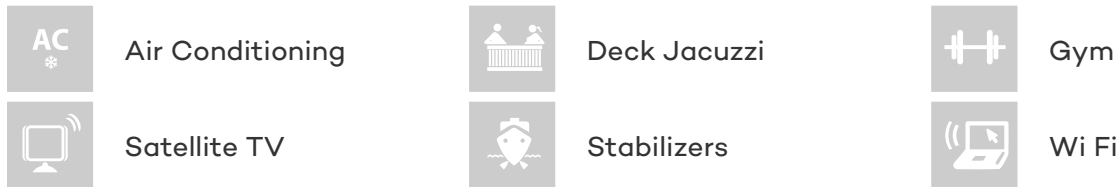

AVANT GARDE YACHT CHARTER

Superyacht AVANT GARDE was built in 2010 by CRN. She is a 42.6m / 140ft crn 43 motor yacht with exterior design by Zuccon and interior styling by Zuccon. AVANT GARDE offers accommodation for up to 11 guests in 5 cabins with additional room for her crew of 9. She features a variety of amenities to ensure comfortable charter vacations, including Gym, Jacuzzi (on deck), Air Conditioning, Air Conditioning, WiFi connection on board, Deck Jacuzzi, Gym/exercise equipment, Stabilisers underway, Stabilisers underway, Stabilizers at Anchor and At anchor Stabilizers. She also carries an impressive collection of toys as listed below.

AVANT GARDE AMENITIES & TOYS

For a full up-to-date list of leisure facilities or amenities onboard Motor Yacht Avant Garde please contact your Yacht Charter Broker prior to booking your vacation. If there is a particular water toy that you would like, but it is not listed, then it may be possible to rent this equipment for you.

MORE TENDERS, TOYS & YACHT AMMENITIES INFO:

[CLICK HERE](#)

CHARTER AVANT GARDE

If you are interested in chartering AVANT GARDE please contact your yacht charter broker for more information about booking a luxury charter vacation on board this CRN superyacht .