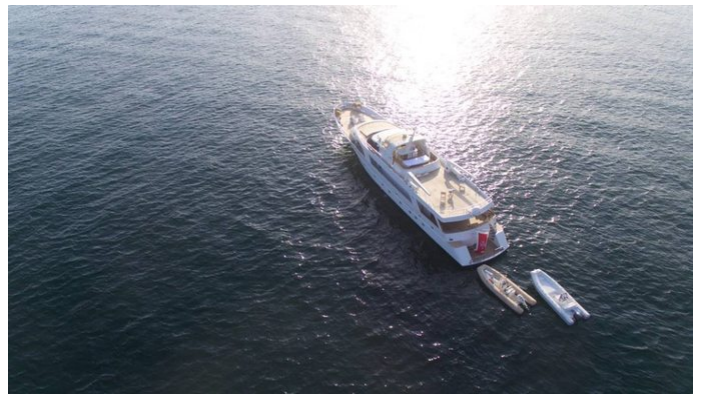

GITANES

Yacht Charter Details for 'Gitanes', the 35.41m Superyacht built by Benetti

SPECIFICATIONS

LENGTH
35.41m / 116'2

BEAM DRAFT
7.6m / 24'11 2.77m / 9'1

YEAR REFIT
1982 2015

CRUISING SPEED
11 Knots

ACCOMMODATION

[CLICK HERE](#) 

or SCAN QR CODE

MORE PHOTOS, VIDEO OR INTERACTIVE DECK PLANS:

[CLICK HERE](#)

GITANES YACHT CHARTER

Superyacht GITANES was built in 1982 by Benetti. She is a 35.41m / 116'2 Custom motor yacht with exterior design by Benetti . Gitanes offers accommodation for up to 10 guests in 4 cabins with additional room for her crew of 6. She features a variety of amenities to ensure comfortable charter vacations, including, Air Conditioning, WiFi connection on board & Stabilisers underway. She also carries an impressive collection of toys as listed below.

GITANES AMENITIES & TOYS

Stabilizers Underway

Wi-Fi

Air Conditioning

Satellite TV

For a full up-to-date list of leisure facilities or amenities onboard Motor Yacht Gitanes please contact your Yacht Charter Broker prior to booking your vacation. If there is a particular water toy that you would like, but it is not listed, then it may be possible to rent this equipment for you.