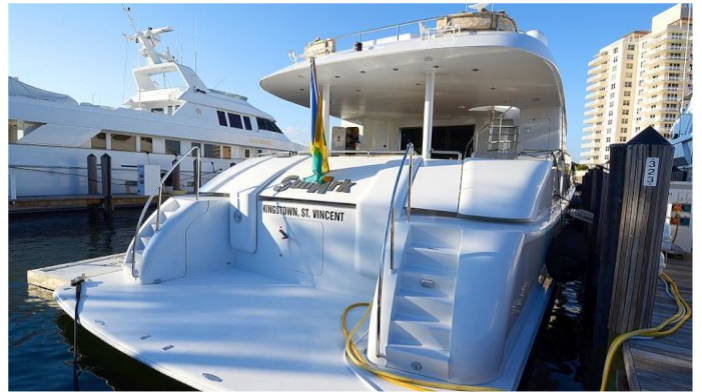

SUN ARK

Yacht Charter Details for 'Sun Ark', the 36.77m Superyacht built by Heesen

SPECIFICATIONS

LENGTH
36.77m / 121ft

BEAM **DRAFT**
7.17m / 24ft 1.53m / 5ft

YEAR **REFIT**
1995 2004

CRUISING SPEED
42 Knots

MORE PHOTOS, VIDEO OR INTERACTIVE DECK PLANS:

[CLICK HERE](#)

SUN ARK YACHT CHARTER

Superyacht SUN ARK was built in 1995 by Heesen. She is a 36.77m / 121ft motor yacht with exterior design by Mulder Design and interior styling by Art Line. SUN ARK offers accommodation for up to 8 guests in 4 cabins with additional room for her crew of 6. She features a variety of amenities to ensure comfortable charter vacations, including . She also carries an impressive collection of toys as listed below.

SUN ARK AMENITIES & TOYS

For a full up-to-date list of leisure facilities or amenities onboard Motor Yacht Sun Ark please contact your Yacht Charter Broker prior to booking your vacation. If there is a particular water toy that you would like, but it is not listed, then it may be possible to rent this equipment for you.