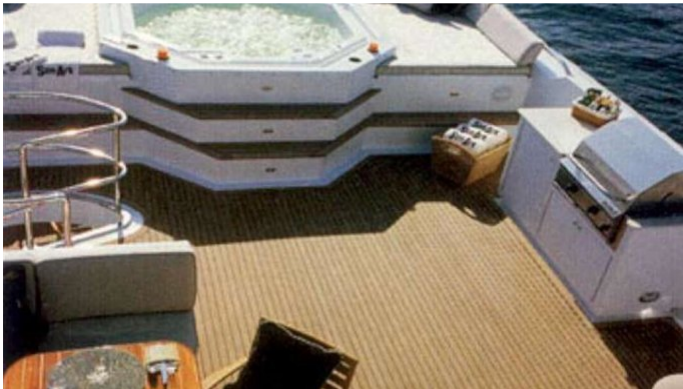

Details correct as of 23 Jul, 2017

FOR MORE INFORMATION:

[CLICK HERE](#) 

or SCAN QR CODE

MORE PHOTOS, VIDEO OR INTERACTIVE DECK PLANS:

 [CLICK HERE](#)

SUN ARK YACHT CHARTER

Superyacht SUN ARK was built in 1995 by Heesen. She is a 36.77m / 121ft motor yacht with exterior design by Mulder Design and interior styling by Art Line. SUN ARK offers accommodation for up to 8 guests in cabins with additional room for her crew of . She features a variety of amenities to ensure comfortable charter vacations, including . She also carries an impressive collection of toys as listed below.

SUN ARK AMENITIES & TOYS

For a full up-to-date list of leisure facilities or amenities onboard Motor Yacht Sun Ark please contact your Yacht Charter Broker prior to booking your vacation. If there is a particular water toy that you would like, but it is not listed, then it may be possible to rent this equipment for you.