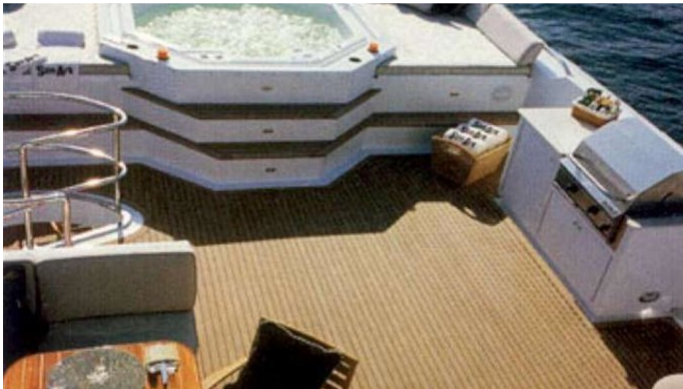

Details correct as of 26 May, 2017

FOR MORE INFORMATION:

[CLICK HERE](#) 

or SCAN QR CODE

MORE PHOTOS, VIDEO OR INTERACTIVE DECK PLANS:

[CLICK HERE](#)

SUN ARK YACHT CHARTER

Superyacht SUN ARK was built in 1995 by Heesen. She is a 36.77m / 121ft motor yacht with exterior design by Mulder Design and interior styling by Art Line. SUN ARK offers accommodation for up to 8 guests in cabins with additional room for her crew of . She features a variety of amenities to ensure comfortable charter vacations, including . She also carries an impressive collection of toys as listed below.

SUN ARK AMENITIES & TOYS

For a full up-to-date list of leisure facilities or amenities onboard Motor Yacht Sun Ark please contact your Yacht Charter Broker prior to booking your vacation. If there is a particular water toy that you would like, but it is not listed, then it may be possible to rent this equipment for you.