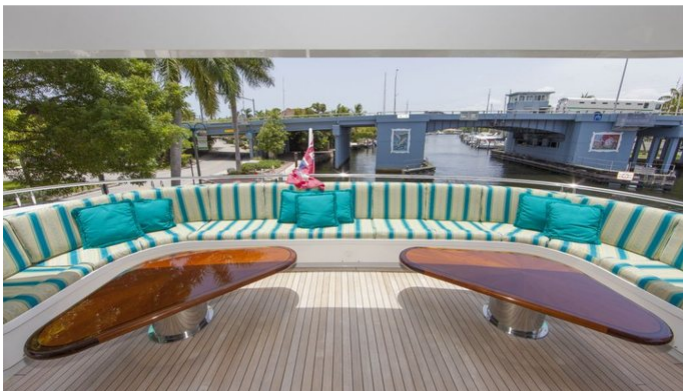

YEAR REFIT
2001

CRUISING SPEED
16 Knots

ACCOMMODATION

GUESTS CABINS CREW
10 5 9

CABIN CONFIGURATION
1 Master 3 Double
1 Twin

CHARTER RATES

SUMMER
from
\$150,000 / week + expenses

WINTER
from
\$150,000 / week + expenses

Details correct as of 5 Jul, 2022

FOR MORE INFORMATION:

[CLICK HERE](#) 

or SCAN QR CODE

MORE PHOTOS, VIDEO OR INTERACTIVE DECK PLANS:

[CLICK HERE](#)

RELENTLESS YACHT CHARTER

Superyacht RELENTLESS was built in 2001 by Trinity Yachts. She is a 44.2m / 145' Custom motor yacht with exterior design by Trinity Yachts and interior styling by Dee Robinson Interiors . Relentless offers accommodation for up to 10 guests in 5 cabins with additional room for her crew of 9. She features a variety of amenities to ensure comfortable charter vacations, including, Air Conditioning, WiFi connection on board, Deck Jacuzzi, Gym/exercise equipment & Stabilisers underway. She also carries an impressive collection of toys as listed below.