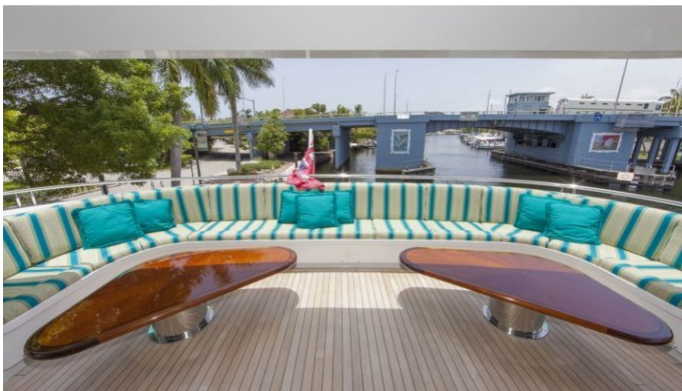

MORE PHOTOS, VIDEO OR INTERACTIVE DECK PLANS:

[CLICK HERE](#)

This document is not contractual. The yacht charters and their particulars displayed in the results above are displayed in good faith and whilst believed to be correct are not guaranteed. YachtCharterFleet.com does not warrant or assume any legal liability or responsibility for the accuracy, completeness, or usefulness of any information and/or images displayed. All information is subject to change without notice and is without warranty. Your preferred charter broker should provide you with yacht specifications, brochure and rates for your chosen dates during your charter yacht selection process. Starting prices are shown in a range of currencies for a one-week charter, unless otherwise indicated.