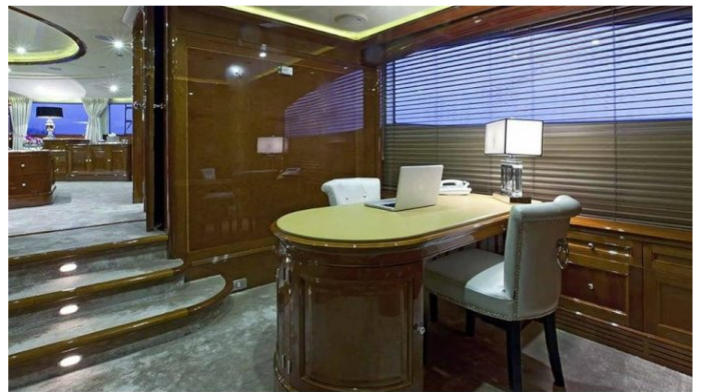

MORE PHOTOS, VIDEO OR INTERACTIVE DECK PLANS:

[CLICK HERE](#)

This document is not contractual. The yacht charters and their particulars displayed in the results above are displayed in good faith and whilst believed to be correct are not guaranteed. YachtCharterFleet.com does not warrant or assume any legal liability or responsibility for the accuracy, completeness, or usefulness of any information and/or images displayed. All information is subject to change without notice and is without warranty. Your preferred charter broker should provide you with yacht specifications, brochure and rates for your chosen dates during your charter yacht selection process. Starting prices are shown in a range of currencies for a one-week charter, unless otherwise indicated.