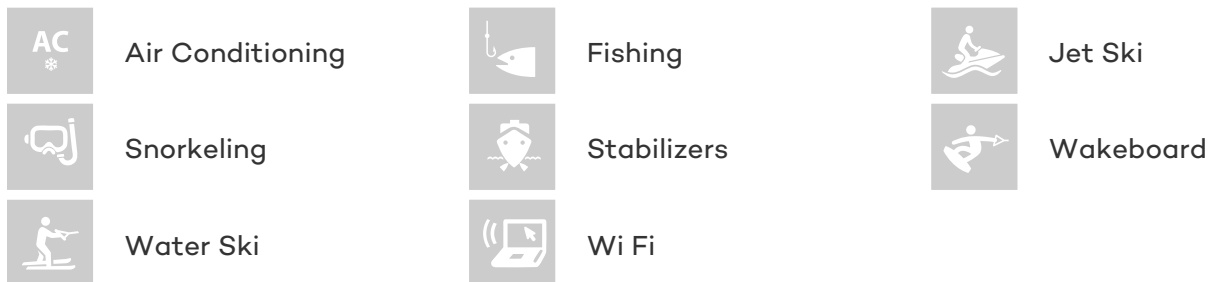

GUESTS CABINS CREW
10 5 8

CABIN CONFIGURATION
1 Master 3 Double
1 Twin

CHARTER RATES

SUMMER
from
€133,000 / week + expenses

Not for charter to U.S. residents
while in U.S. waters

Details correct as of 22 Jul, 2018

FOR MORE INFORMATION:

[CLICK HERE](#) 

or SCAN QR CODE

MORE PHOTOS, VIDEO OR INTERACTIVE DECK PLANS:

[CLICK HERE](#)

ABILITY YACHT CHARTER

Superyacht ABILITY was built in 2004 by Baglietto. She is a 40.8m / 134ft Custom motor yacht with exterior design by Design Studio Spadolini and interior styling by Studio Gagliardi. ABILITY offers accommodation for up to 10 guests in 5 cabins with additional room for her crew of 8. She features a variety of amenities to ensure comfortable charter vacations, including Air Conditioning, WiFi connection on board, Stabilisers underway and Stabilizers at Anchor. She also carries an impressive collection of toys as listed below.

ABILITY AMENITIES & TOYS

For a full up-to-date list of leisure facilities or amenities onboard Motor Yacht Ability please contact your Yacht Charter Broker prior to booking your vacation. If there is a particular water toy that you would like, but it is not listed, then it may be possible to rent this equipment for you.