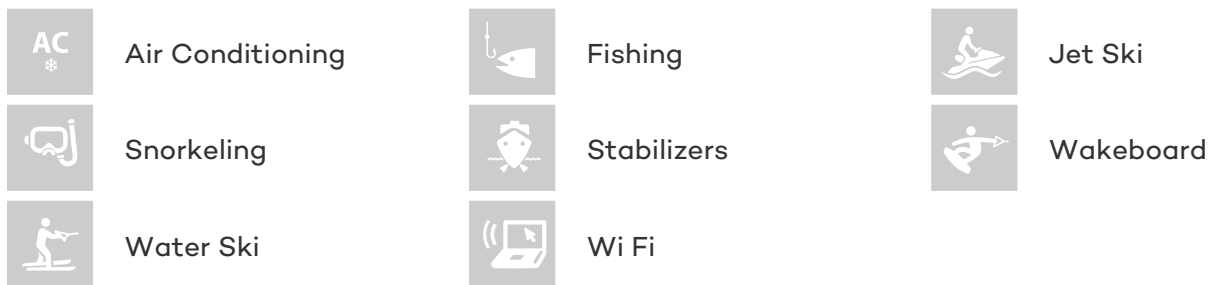

GUESTS CABINS CREW
10 5 8

CABIN CONFIGURATION
1 Master 3 Double
1 Twin

CHARTER RATES

SUMMER
from
€133,000 / week + expenses

Not for charter to U.S. residents
while in U.S. waters

Details correct as of 24 Feb, 2018

FOR MORE INFORMATION:

[CLICK HERE](#) 

or SCAN QR CODE

MORE PHOTOS, VIDEO OR INTERACTIVE DECK PLANS:

 [CLICK HERE](#)

ABILITY YACHT CHARTER

Superyacht ABILITY was built in 2004 by Baglietto. She is a 40.8m / 134ft custom motor yacht with exterior design by Design Studio Spadolini and interior styling by Studio Gagliardi. ABILITY offers accommodation for up to 10 guests in 5 cabins with additional room for her crew of 8. She features a variety of amenities to ensure comfortable charter vacations, including Air Conditioning, Air Conditioning, WiFi connection on board, Stabilisers underway, Stabilisers underway, Stabilizers at Anchor and At anchor Stabilizers. She also carries an impressive collection of toys as listed below.

ABILITY AMENITIES & TOYS

For a full up-to-date list of leisure facilities or amenities onboard Motor Yacht Ability please contact your Yacht Charter Broker prior to booking your vacation. If there is a particular water toy that you would like, but it is not listed, then it may be possible to rent this equipment for you.