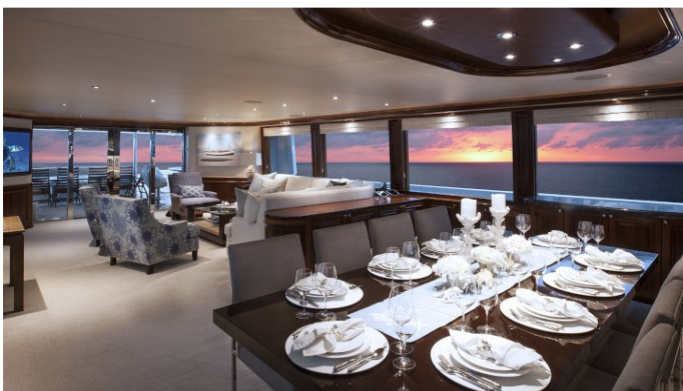

MORE PHOTOS, VIDEO OR INTERACTIVE DECK PLANS:

[CLICK HERE](#)

This document is not contractual. The yacht charters and their particulars displayed in the results above are displayed in good faith and whilst believed to be correct are not guaranteed. YachtCharterFleet.com does not warrant or assume any legal liability or responsibility for the accuracy, completeness, or usefulness of any information and/or images displayed. All information is subject to change without notice and is without warranty. Your preferred charter broker should provide you with yacht specifications, brochure and rates for your chosen dates during your charter yacht selection process. Starting prices are shown in a range of currencies for a one-week charter, unless otherwise indicated.