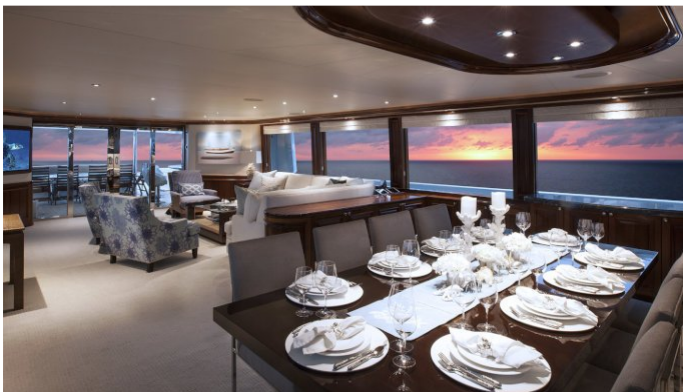

MORE PHOTOS, VIDEO OR INTERACTIVE DECK PLANS:

[CLICK HERE](#)

This document is not contractual. The yacht charters and their particulars displayed in the results above are displayed in good faith and whilst believed to be correct are not guaranteed. YachtCharterFleet.com does not warrant or assume any legal liability or responsibility for the accuracy, completeness, or usefulness of any information and/or images displayed. All information is subject to change without notice and is without warranty. Your preferred charter broker should provide you with yacht specifications, brochure and rates for your chosen dates during your charter yacht selection process. Starting prices are shown in a range of currencies for a one-week charter, unless otherwise indicated.